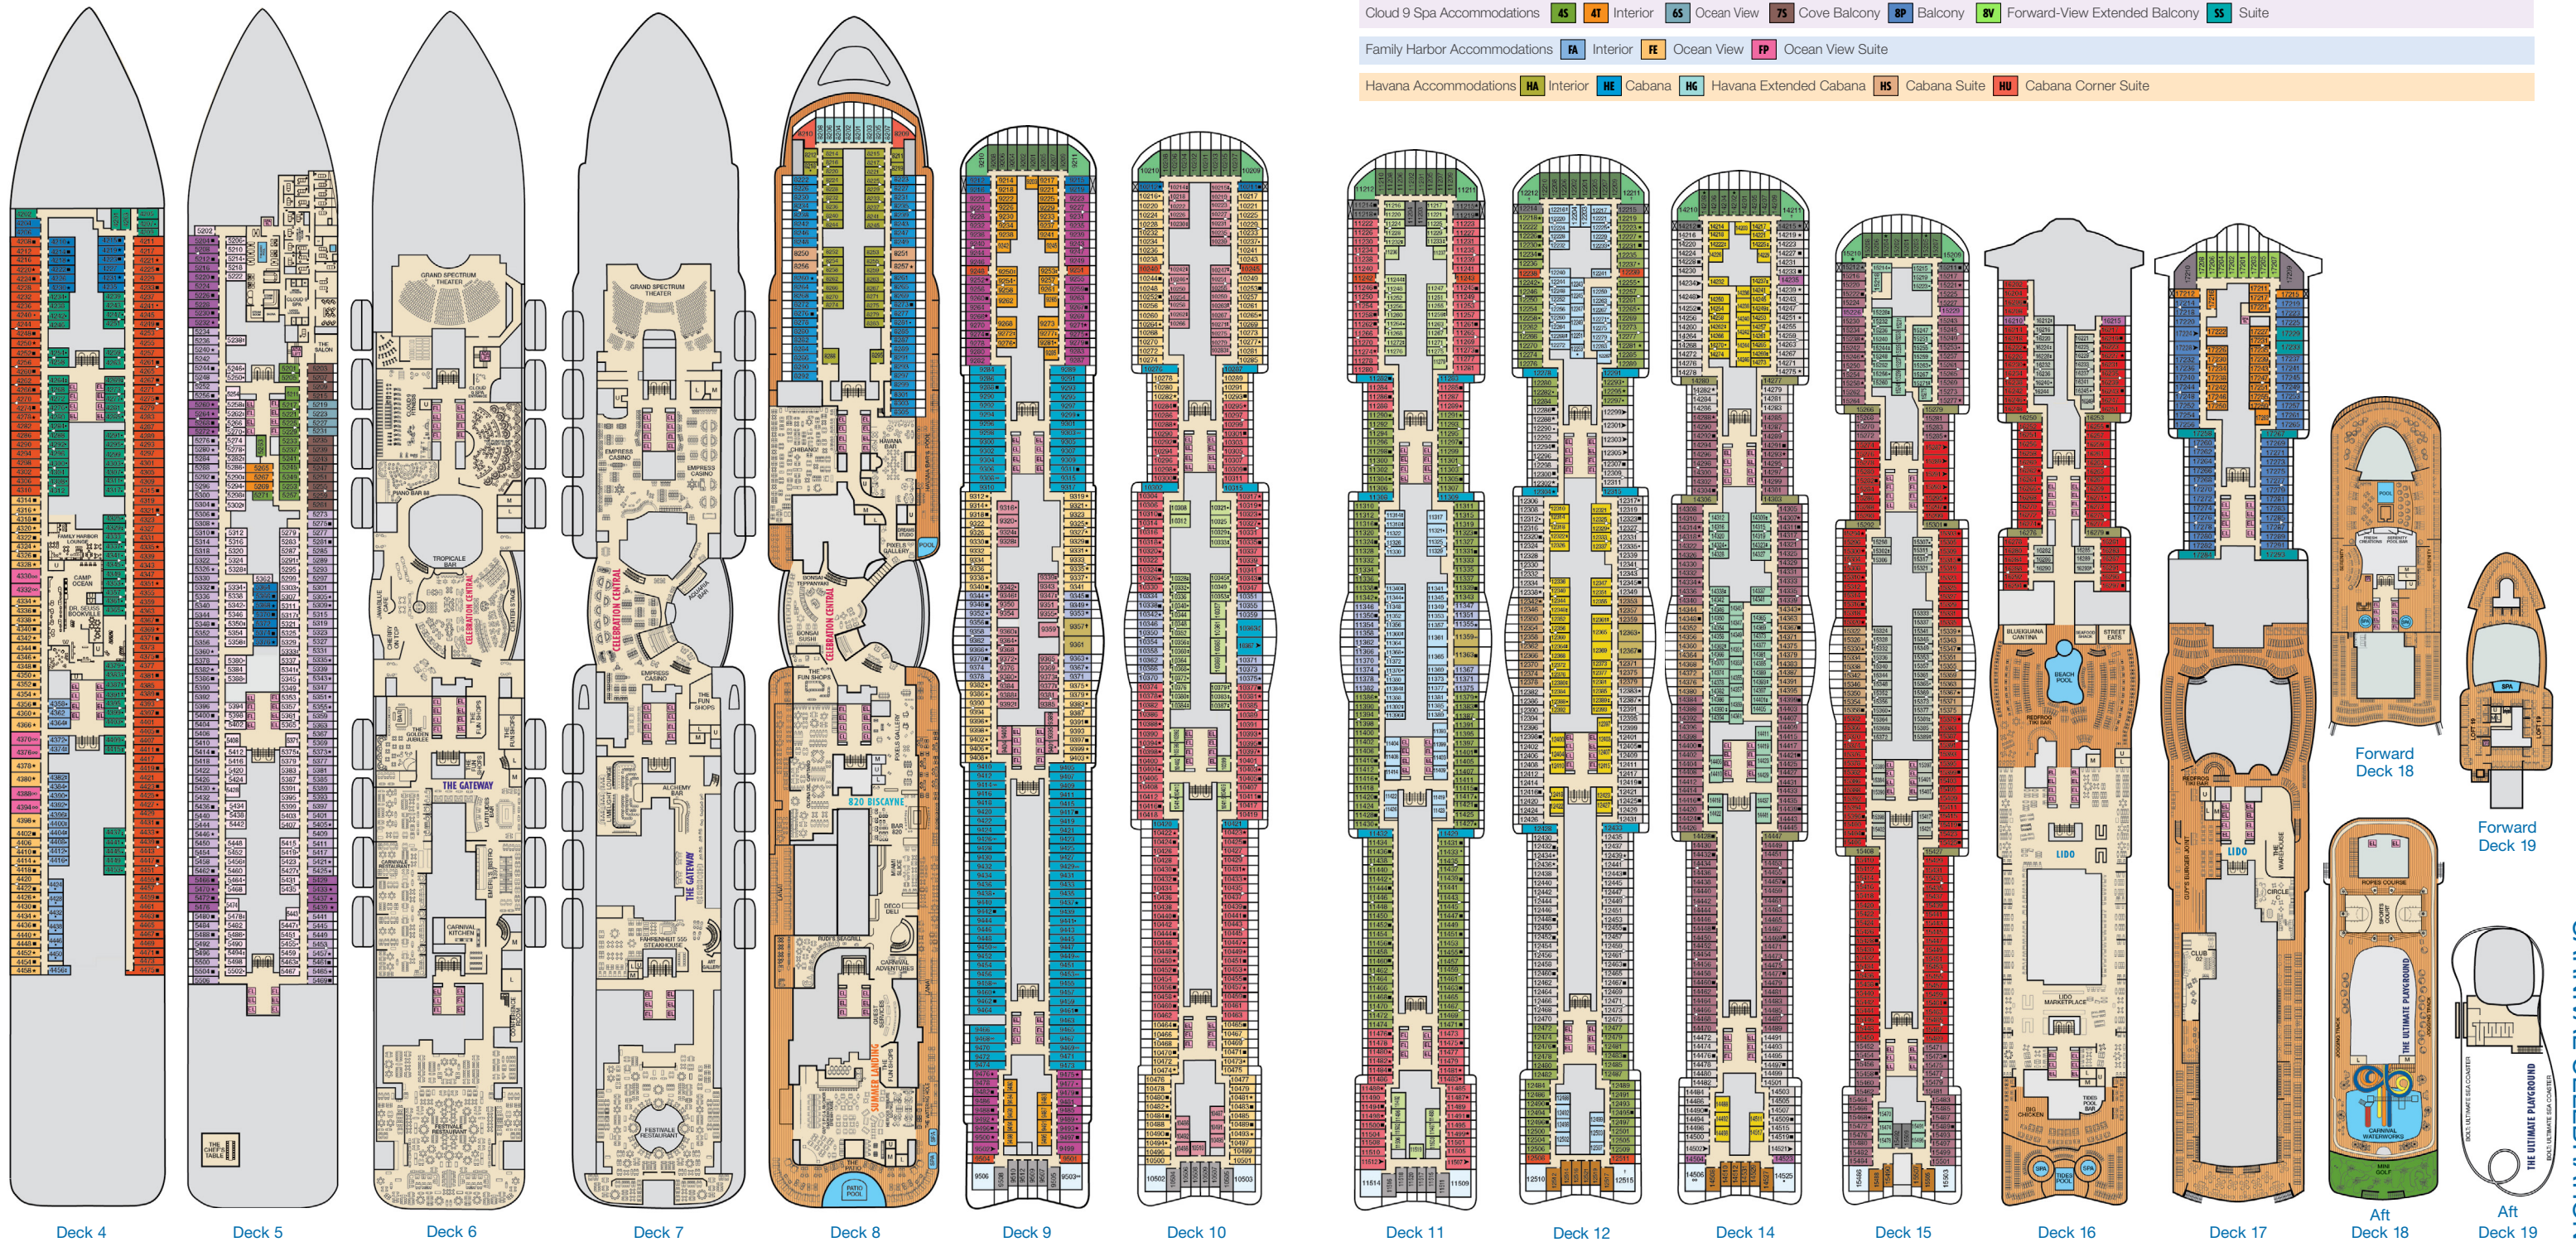

CATEGORIES

- 4A 4B 4C 4D 4E 4F 4G 4H 4I Interior
- 4N 4O Premium Interior
- 6A 6B Ocean View
- 7C Cove Balcony
- 7X 7Y Junior Balcony
- 8A 8B 8C 8D 8E 8F 8G Balcony
- 8J 8K Extended Balcony
- 8L Forward-View Extended Balcony
- 8M 8N Aft-View Extended Balcony
- 0S 0T Ocean Suite
- DS Carnival Excel Suite
- KS Carnival Excel Corner Suite
- LS Carnival Excel Aft Suite
- SV Carnival Excel Presidential Suite

Gross Tonnage: 183,521 Length: 1130 feet Beam: 137 feet
 Cruising Speed: 17 Knots Guest Capacity: 5,362 (Double Occupancy)
 Total Staff: 1,735 Registry: The Bahamas

Cloud 9 Spa Accommodations 4S 4T Interior 6S Ocean View 7S Cove Balcony 8P Balcony 8V Forward-View Extended Balcony SS Suite

Family Harbor Accommodations FA Interior FE Ocean View FP Ocean View Suite

Havana Accommodations HA Interior HE Cabana HG Havana Extended Cabana HS Cabana Suite HU Cabana Corner Suite

ACCOMMODATIONS SYMBOL LEGEND

Spa accommodations include private access, special amenities and priority reservations at the Cloud 9 Spa.

Gross Tonnage: 183,521 Length: 1130 feet Beam: 137 feet Cruising Speed: 17 Knots Guest Capacity: 5,362 (Double Occupancy) Total Staff: 1,735 Registry: The Bahamas