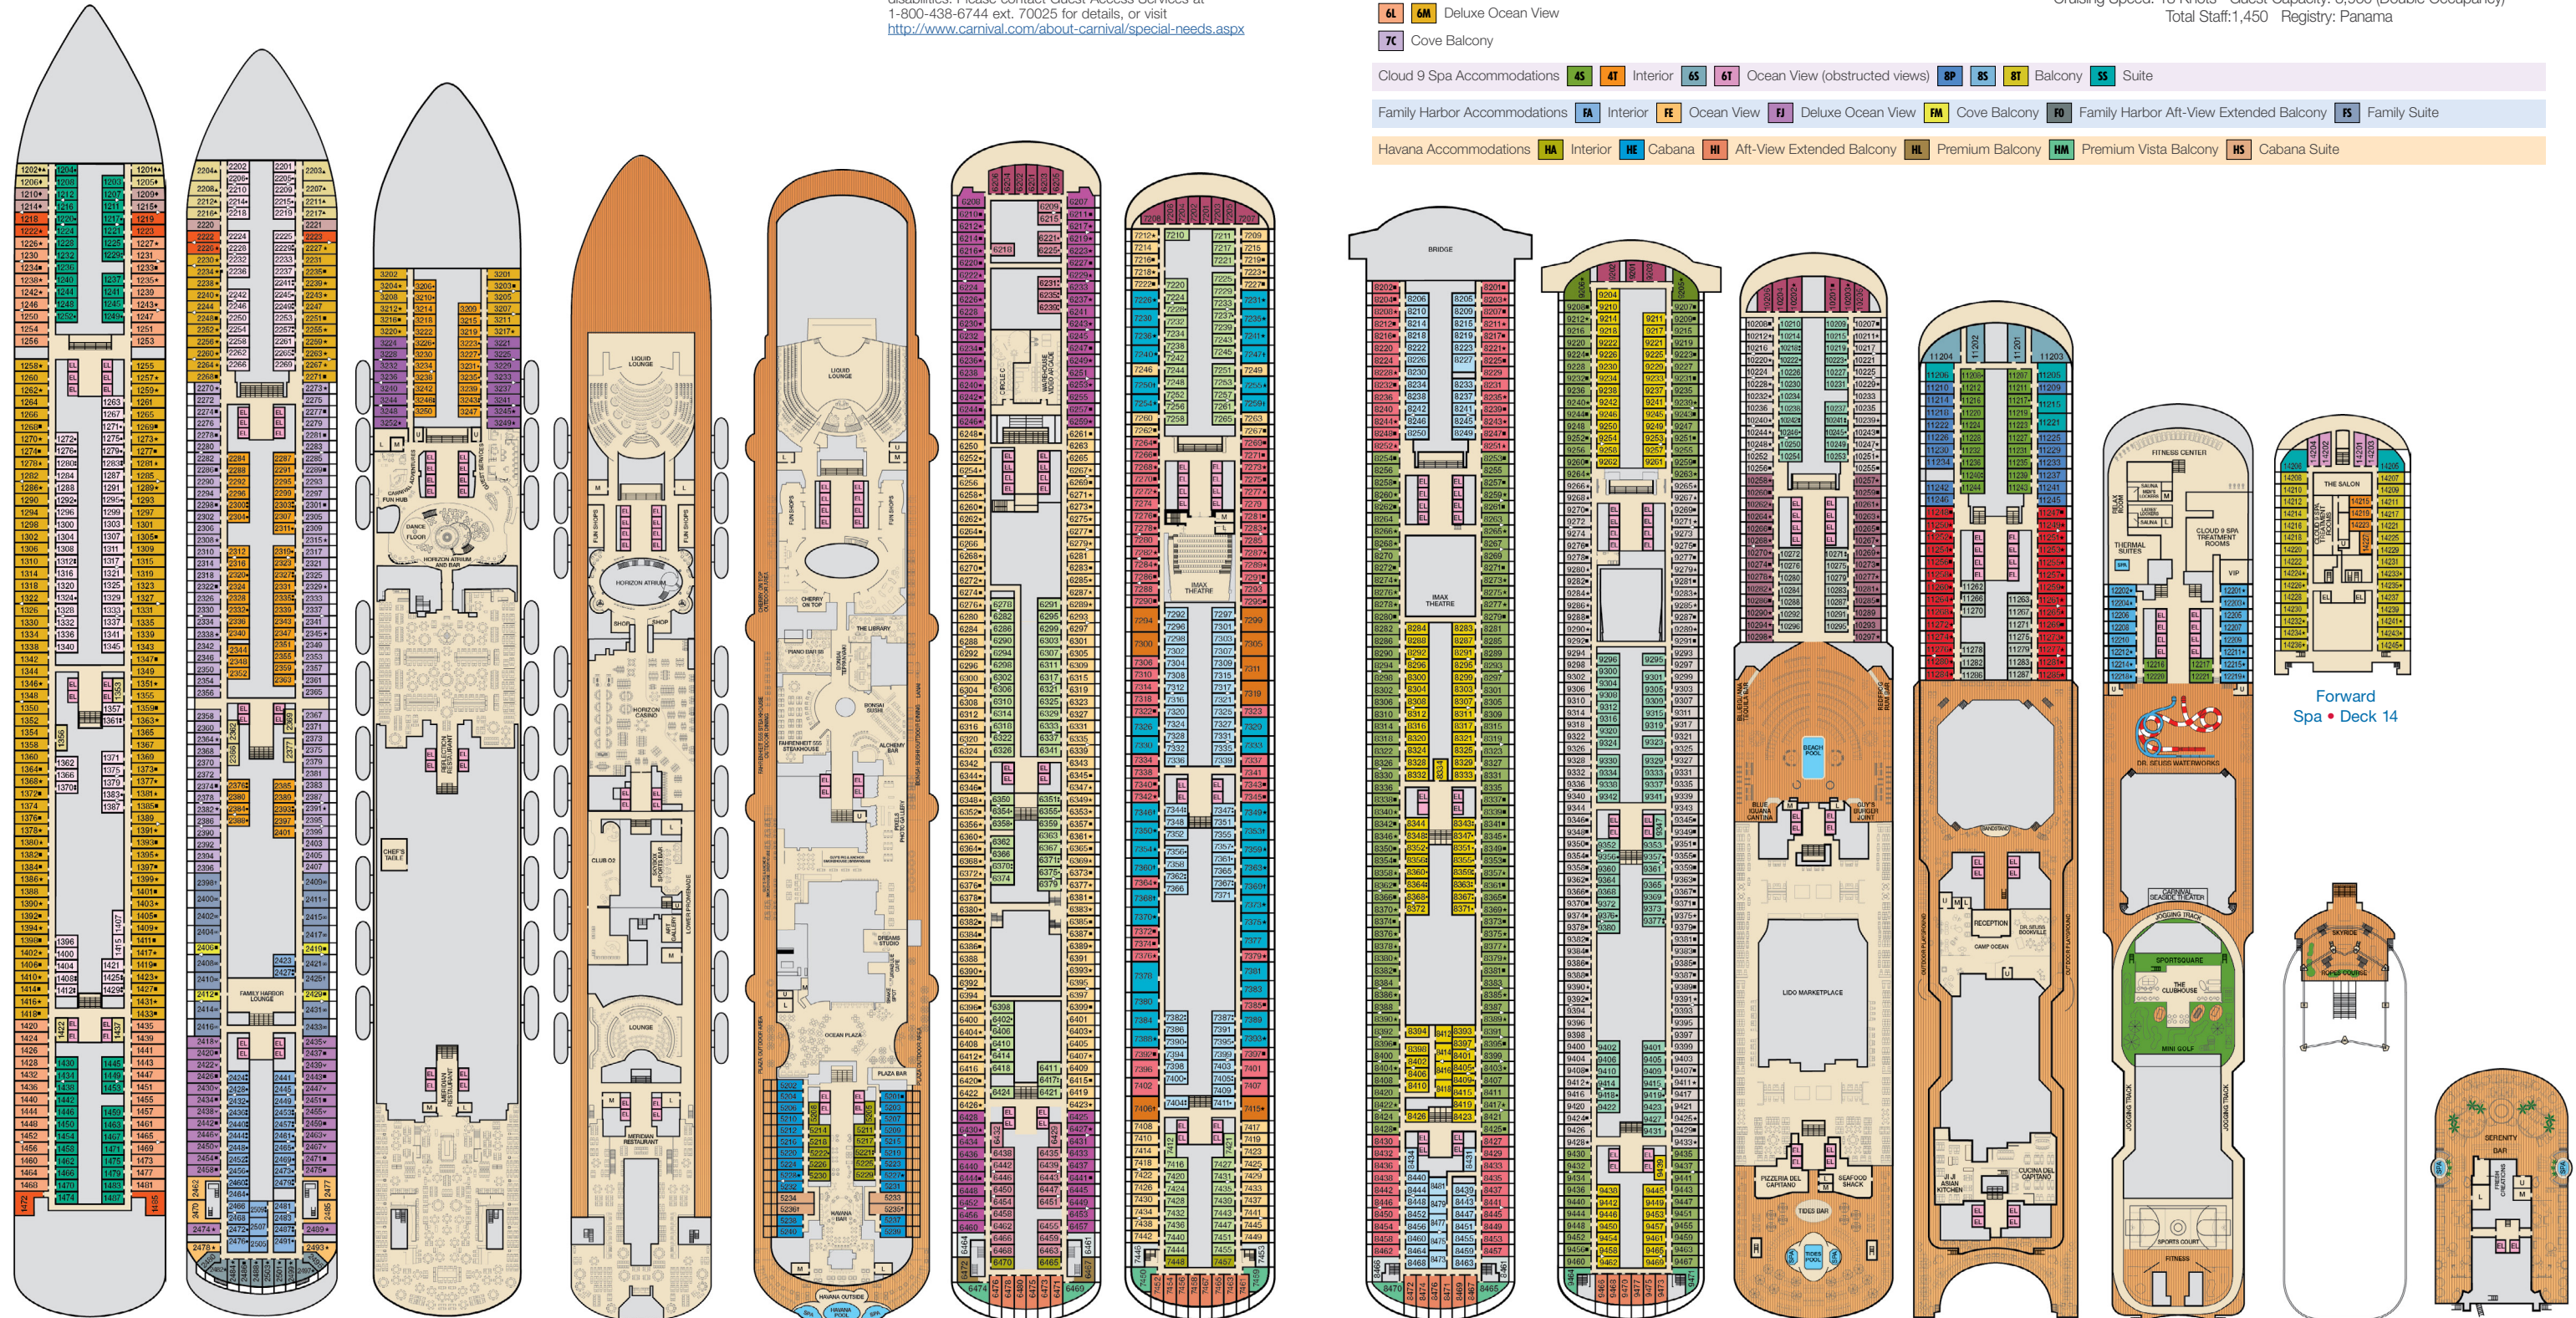

CATEGORIES

1A Interior Upper/Lower	8A 8B 8C 8D 8E 8F 8G Balcony
P1 Porthole	9B Premium Balcony
4A 4B 4C 4D 4E 4F 4G 4H 4I Interior	J5 Junior Suite
4J Interior with Picture Window (obstructed views)	O5 Ocean Suite
6A 6B Ocean View	G5 Grand Suite
6L 6M Deluxe Ocean View	
7C Cove Balcony	

Cloud 9 Spa Accommodations	4S 4T Interior	6S 6T Ocean View (obstructed views)	8P 8S 8T Balcony	SS Suite		
Family Harbor Accommodations	FA Interior	FE Ocean View	FJ Deluxe Ocean View	FM Cove Balcony	FO Family Harbor Aft-View Extended Balcony	FS Family Suite
Havana Accommodations	HA Interior	HE Cabana	HI Aft-View Extended Balcony	HL Premium Balcony	HM Premium Vista Balcony	HS Cabana Suite

Gross Tonnage: 133,500 Length: 1,055 feet Beam: 122 feet
 Cruising Speed: 18 Knots Guest Capacity: 3,960 (Double Occupancy)
 Total Staff: 1,450 Registry: Panama

Deck 1 Deck 2 Lobby • Deck 3 Mezzanine • Deck 4 Promenade • Deck 5 Deck 6 Deck 7 Deck 8 Deck 9 Deck 10 Lido • Deck 11 Deck 12 Spa, WaterWorks & Sports • Deck 12 Aft Spa • Deck 14 Serenity • Deck 15

DECK PLANS

Please contact Guest Access Services for specific ship accessibility features. You may also visit <http://www.carnival.com/about-carnival/special-needs.aspx>

Gross Tonnage: 133,500 Length: 1,055 feet Beam: 122 feet
Cruising Speed: 18 Knots Guest Capacity: 3,960 (Double Occupancy)
Total Staff: 1,450 Registry: Panama