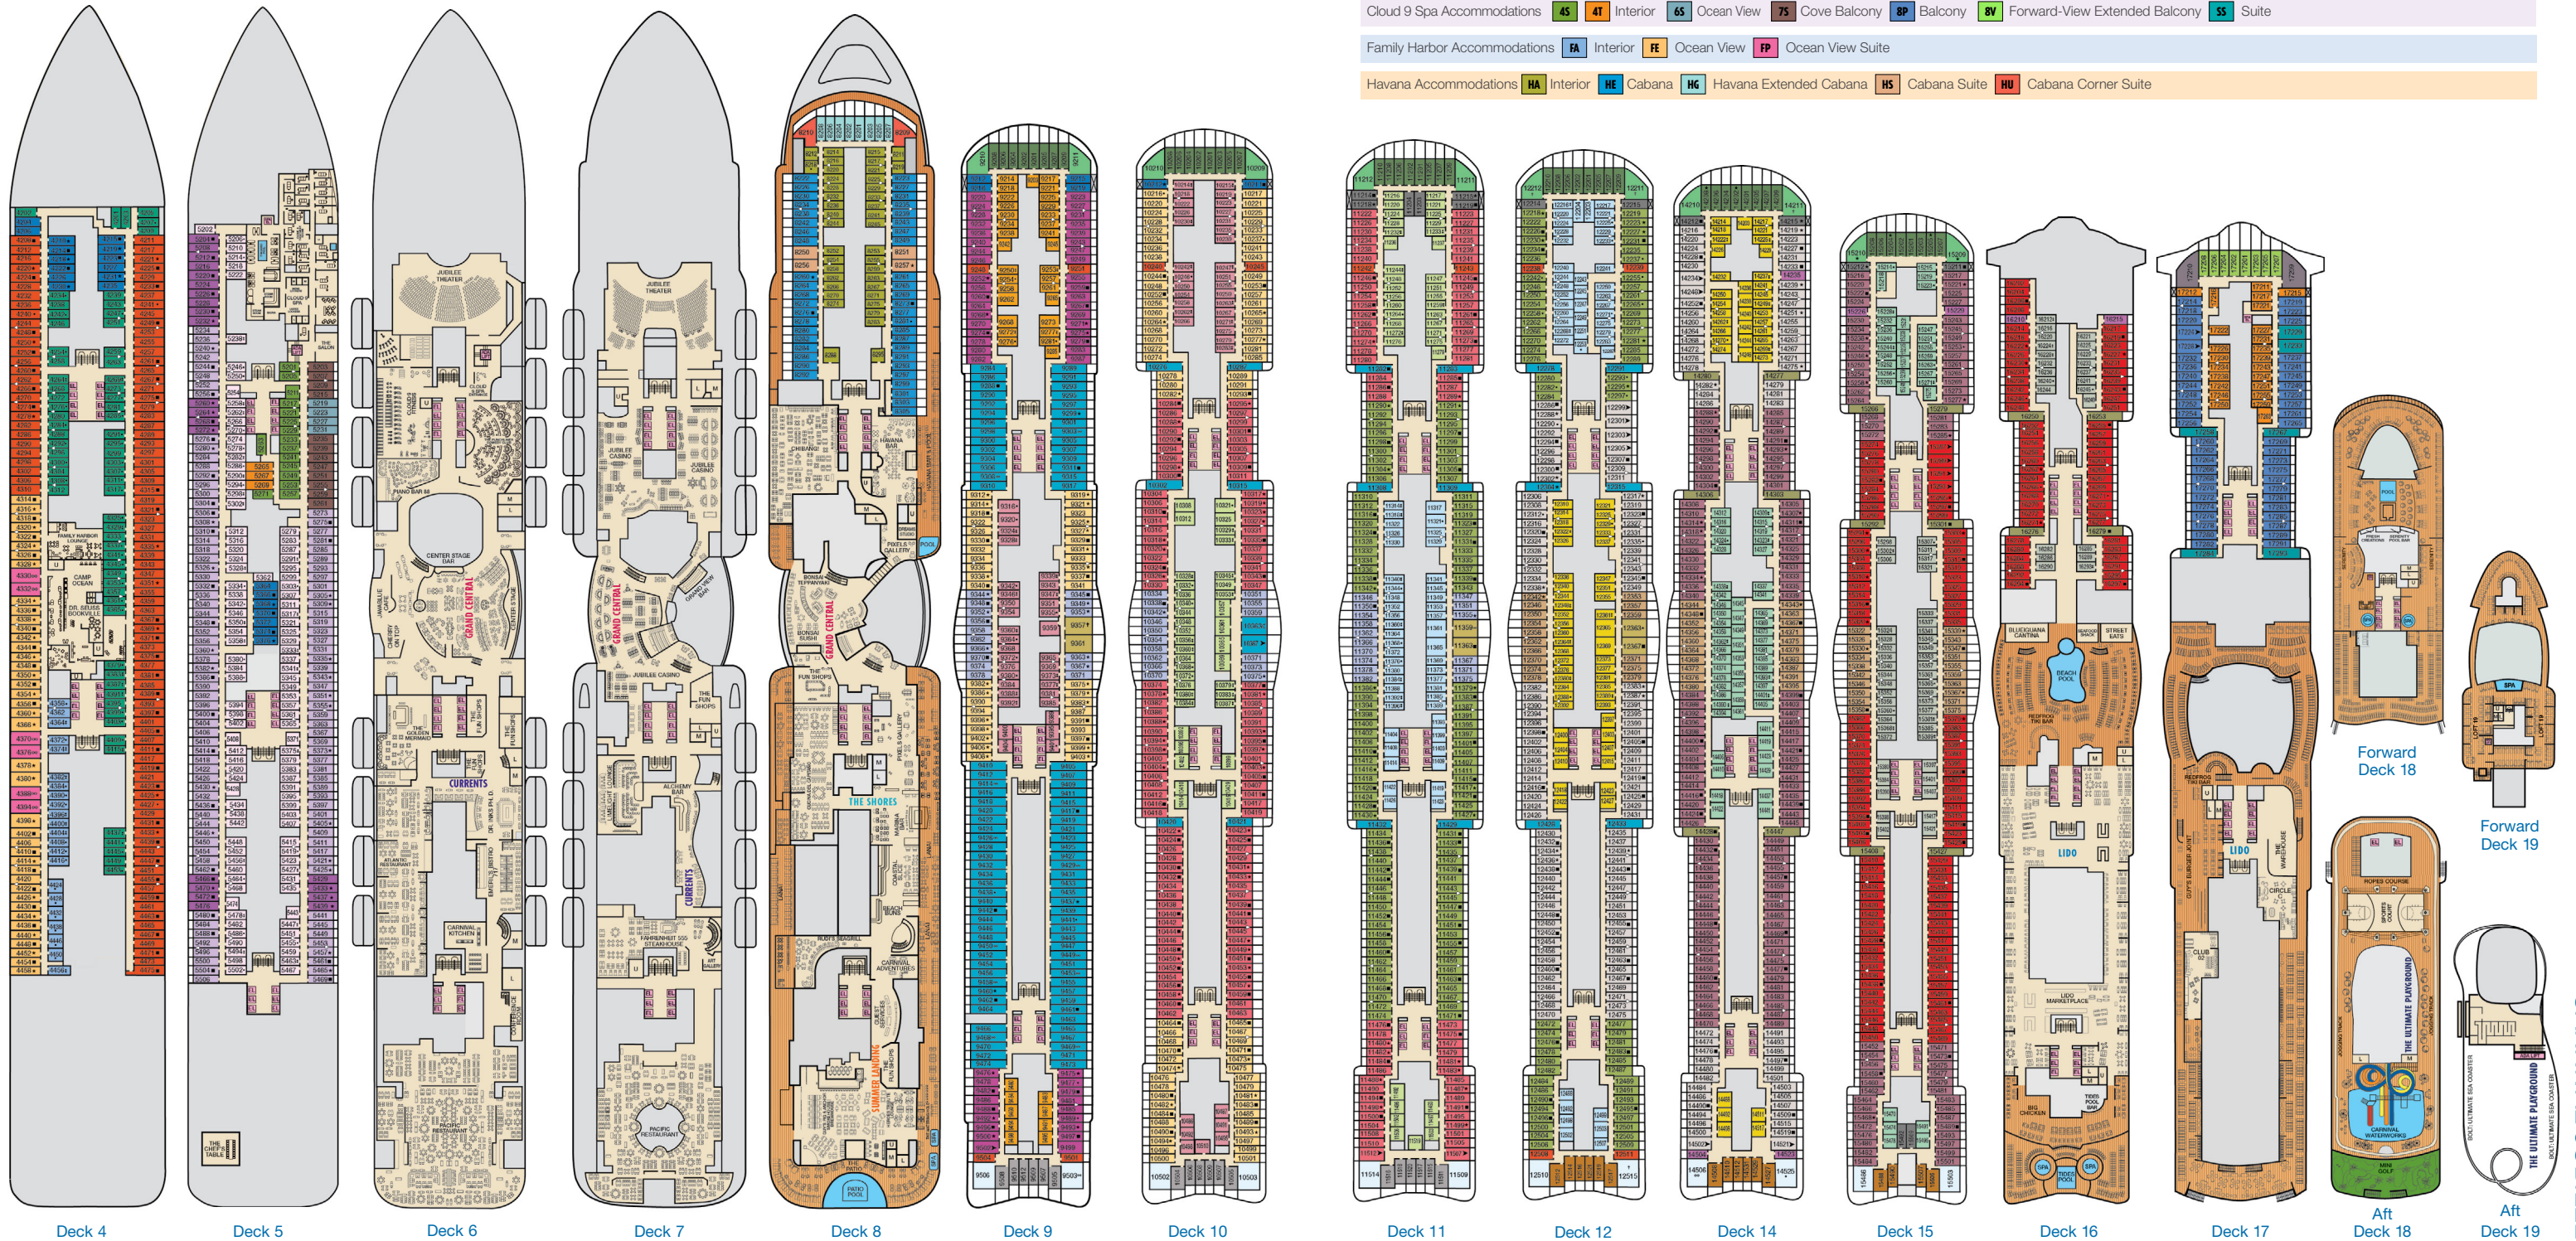

CATEGORIES

- 4A 4B 4C 4D 4E 4F 4G 4H 4I Interior
- 4N 4O Premium Interior
- 6A 6B Ocean View
- 7C Cove Balcony
- 7X 7Y Junior Balcony
- 8A 8B 8C 8D 8E 8F 8G Balcony
- 8J 8K Extended Balcony
- 8L Forward-View Extended Balcony
- 8M 8N Aft-View Extended Balcony
- 0S 0T Ocean Suite
- DS Carnival Excel Suite
- KS Carnival Excel Corner Suite
- LS Carnival Excel Aft Suite
- SV Carnival Excel Presidential Suite

Gross Tonnage: 183,521 Length: 1130 feet Beam: 137 feet  
 Cruising Speed: 17 Knots Guest Capacity: 5,362 (Double Occupancy)  
 Total Staff: 1,735 Registry: The Bahamas

Cloud 9 Spa Accommodations 4S 4T Interior 6S Ocean View 7S Cove Balcony 8P Balcony 8V Forward-View Extended Balcony SS Suite

Family Harbor Accommodations FA Interior FE Ocean View FP Ocean View Suite

Havana Accommodations HA Interior HE Cabana HG Havana Extended Cabana HS Cabana Suite HU Cabana Corner Suite

Gross Tonnage: 183,521 Length: 1130 feet Beam: 137 feet Cruising Speed: 17 Knots Guest Capacity: 5,362 (Double Occupancy) Total Staff: 1,735 Registry: The Bahamas