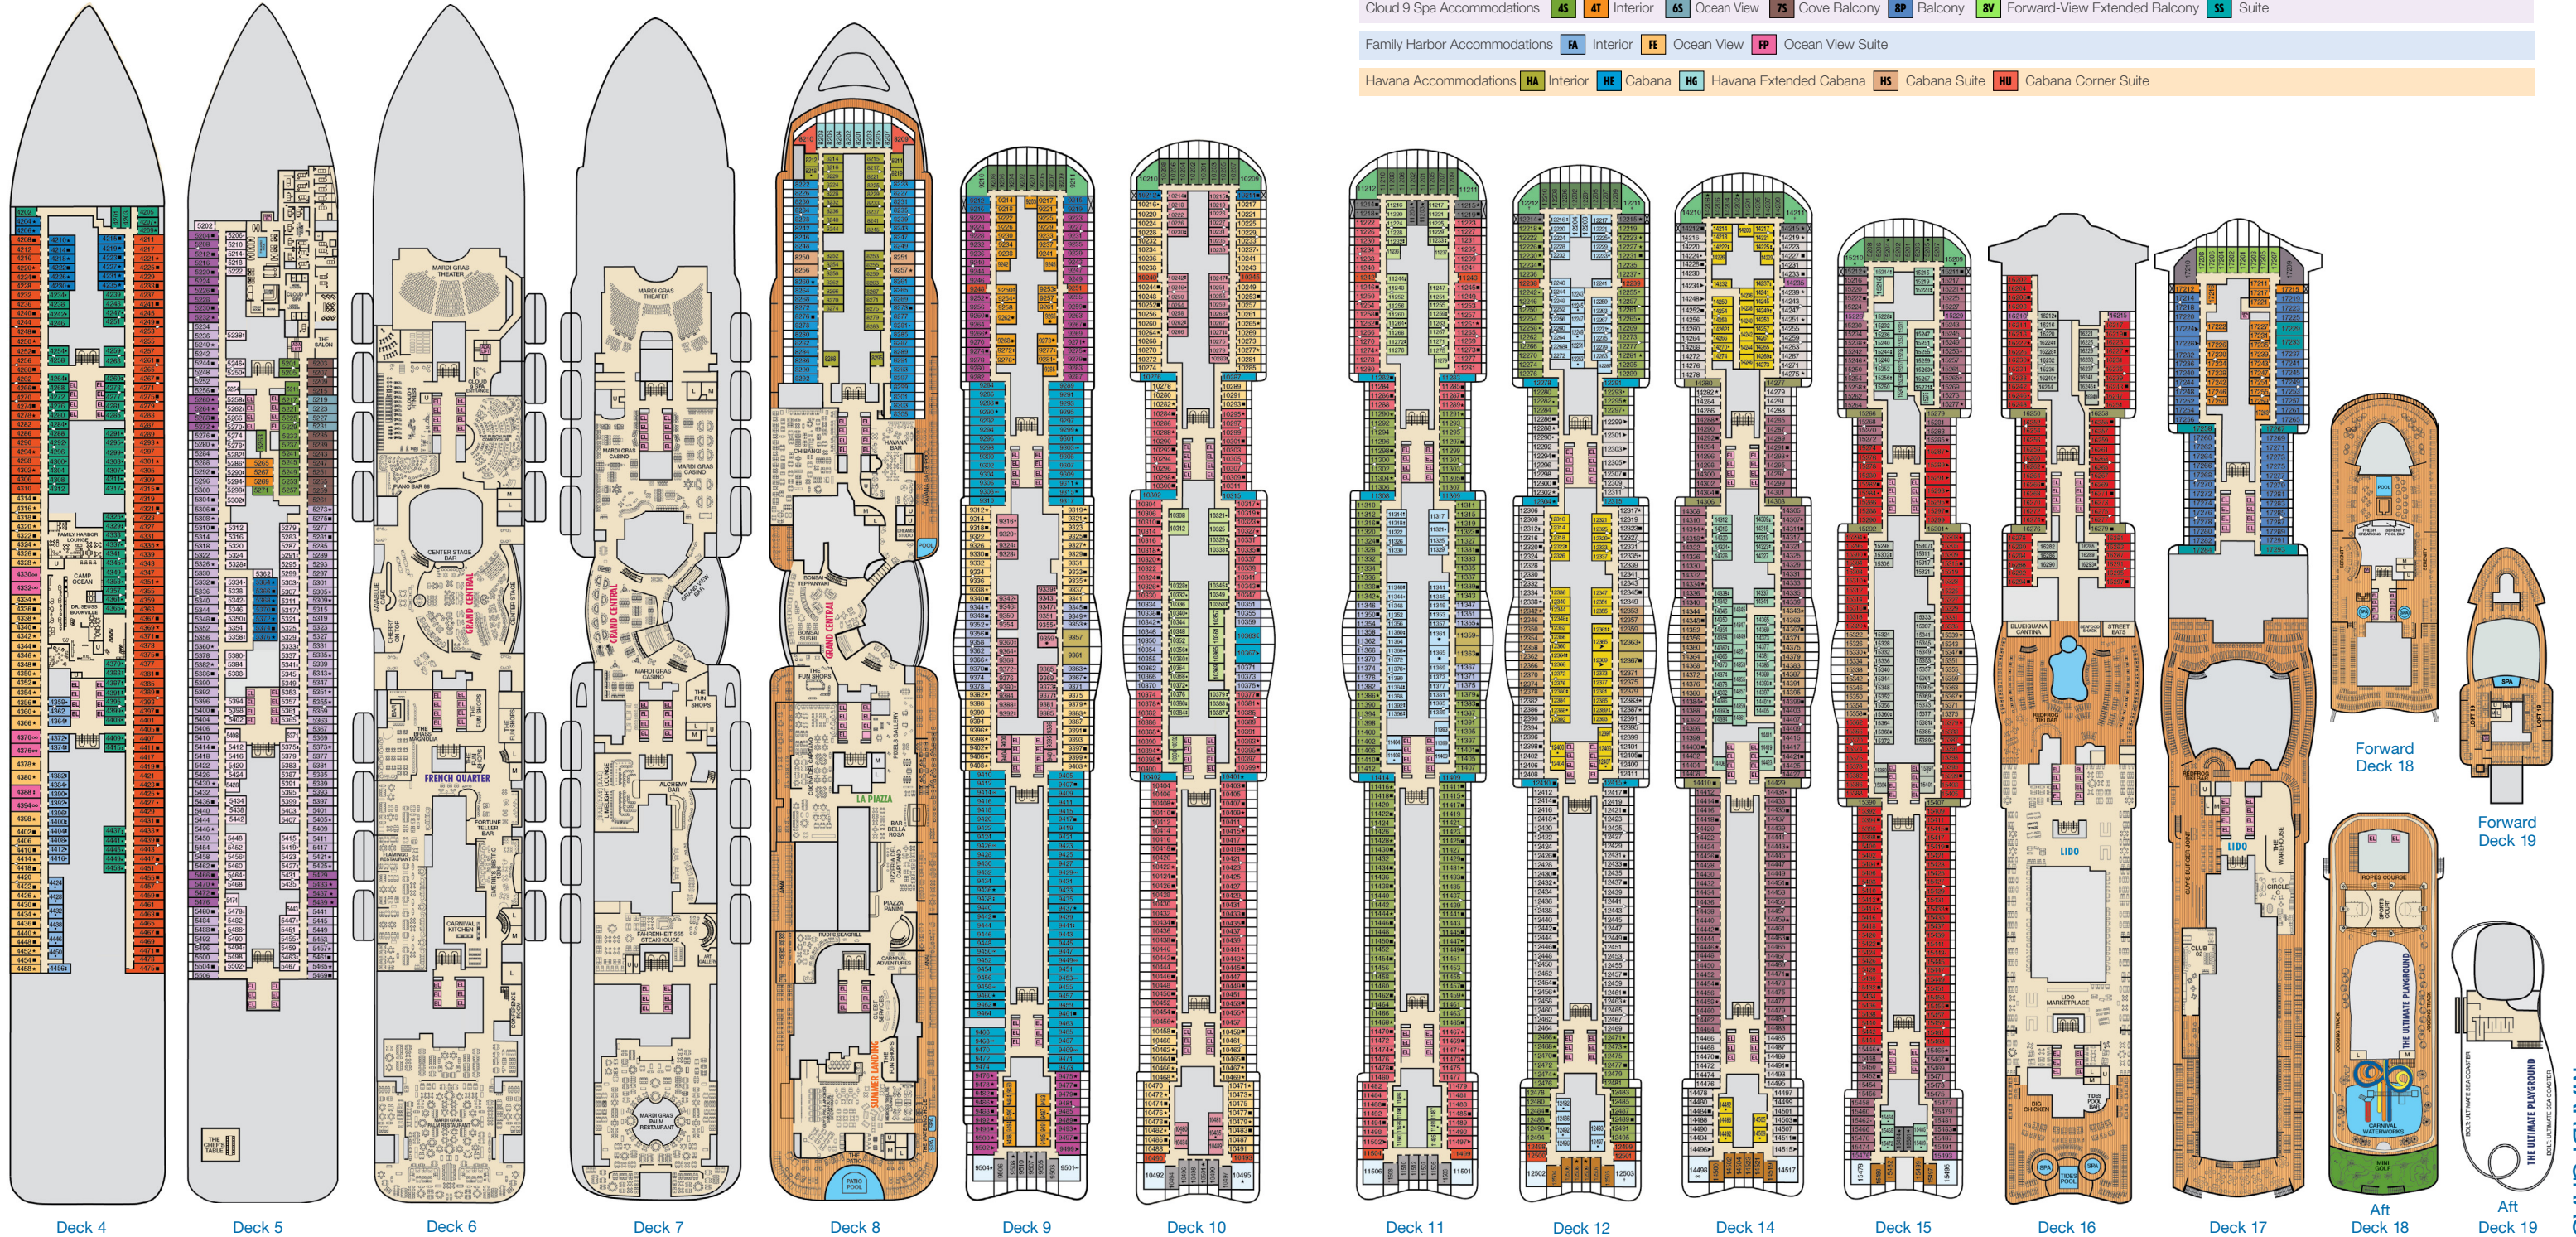

CATEGORIES

- 4A 4B 4C 4D 4E 4F 4G 4H 4I Interior
- 4N 4O Premium Interior
- 6A 6B Ocean View
- 7C Cove Balcony
- 7X 7Y Junior Balcony
- 8A 8B 8C 8D 8E 8F 8G Balcony
- 8J 8K Extended Balcony
- 8L Forward-View Extended Balcony
- 8M 8N Aft-View Extended Balcony
- 0S 0T Ocean Suite
- DS Carnival Excel Suite
- KS Carnival Excel Corner Suite
- LS Carnival Excel Aft Suite
- SV Carnival Excel Presidential Suite

Gross Tonnage: 180,800 Length: 1130 feet Beam: 137 feet Cruising Speed: 17 Knots Guest Capacity: 5,270 (Double Occupancy) Total Staff: 1,735 Registry: The Bahamas

Cloud 9 Spa Accommodations 4S 4T Interior 6S Ocean View 7S Cove Balcony 8P Balcony 8V Forward-View Extended Balcony SS Suite

Family Harbor Accommodations FA Interior FE Ocean View FP Ocean View Suite

Havana Accommodations HA Interior HE Cabana HG Havana Extended Cabana HS Cabana Suite HU Cabana Corner Suite

Forward Deck 18

Forward Deck 19

Spa accommodations include private access, special amenities and priority reservations at the Cloud 9 Spa.

Gross Tonnage: 180,800 Length: 1130 feet Beam: 137 feet Cruising Speed: 17 Knots Guest Capacity: 5,270 (Double Occupancy) Total Staff: 1,735 Registry: The Bahamas