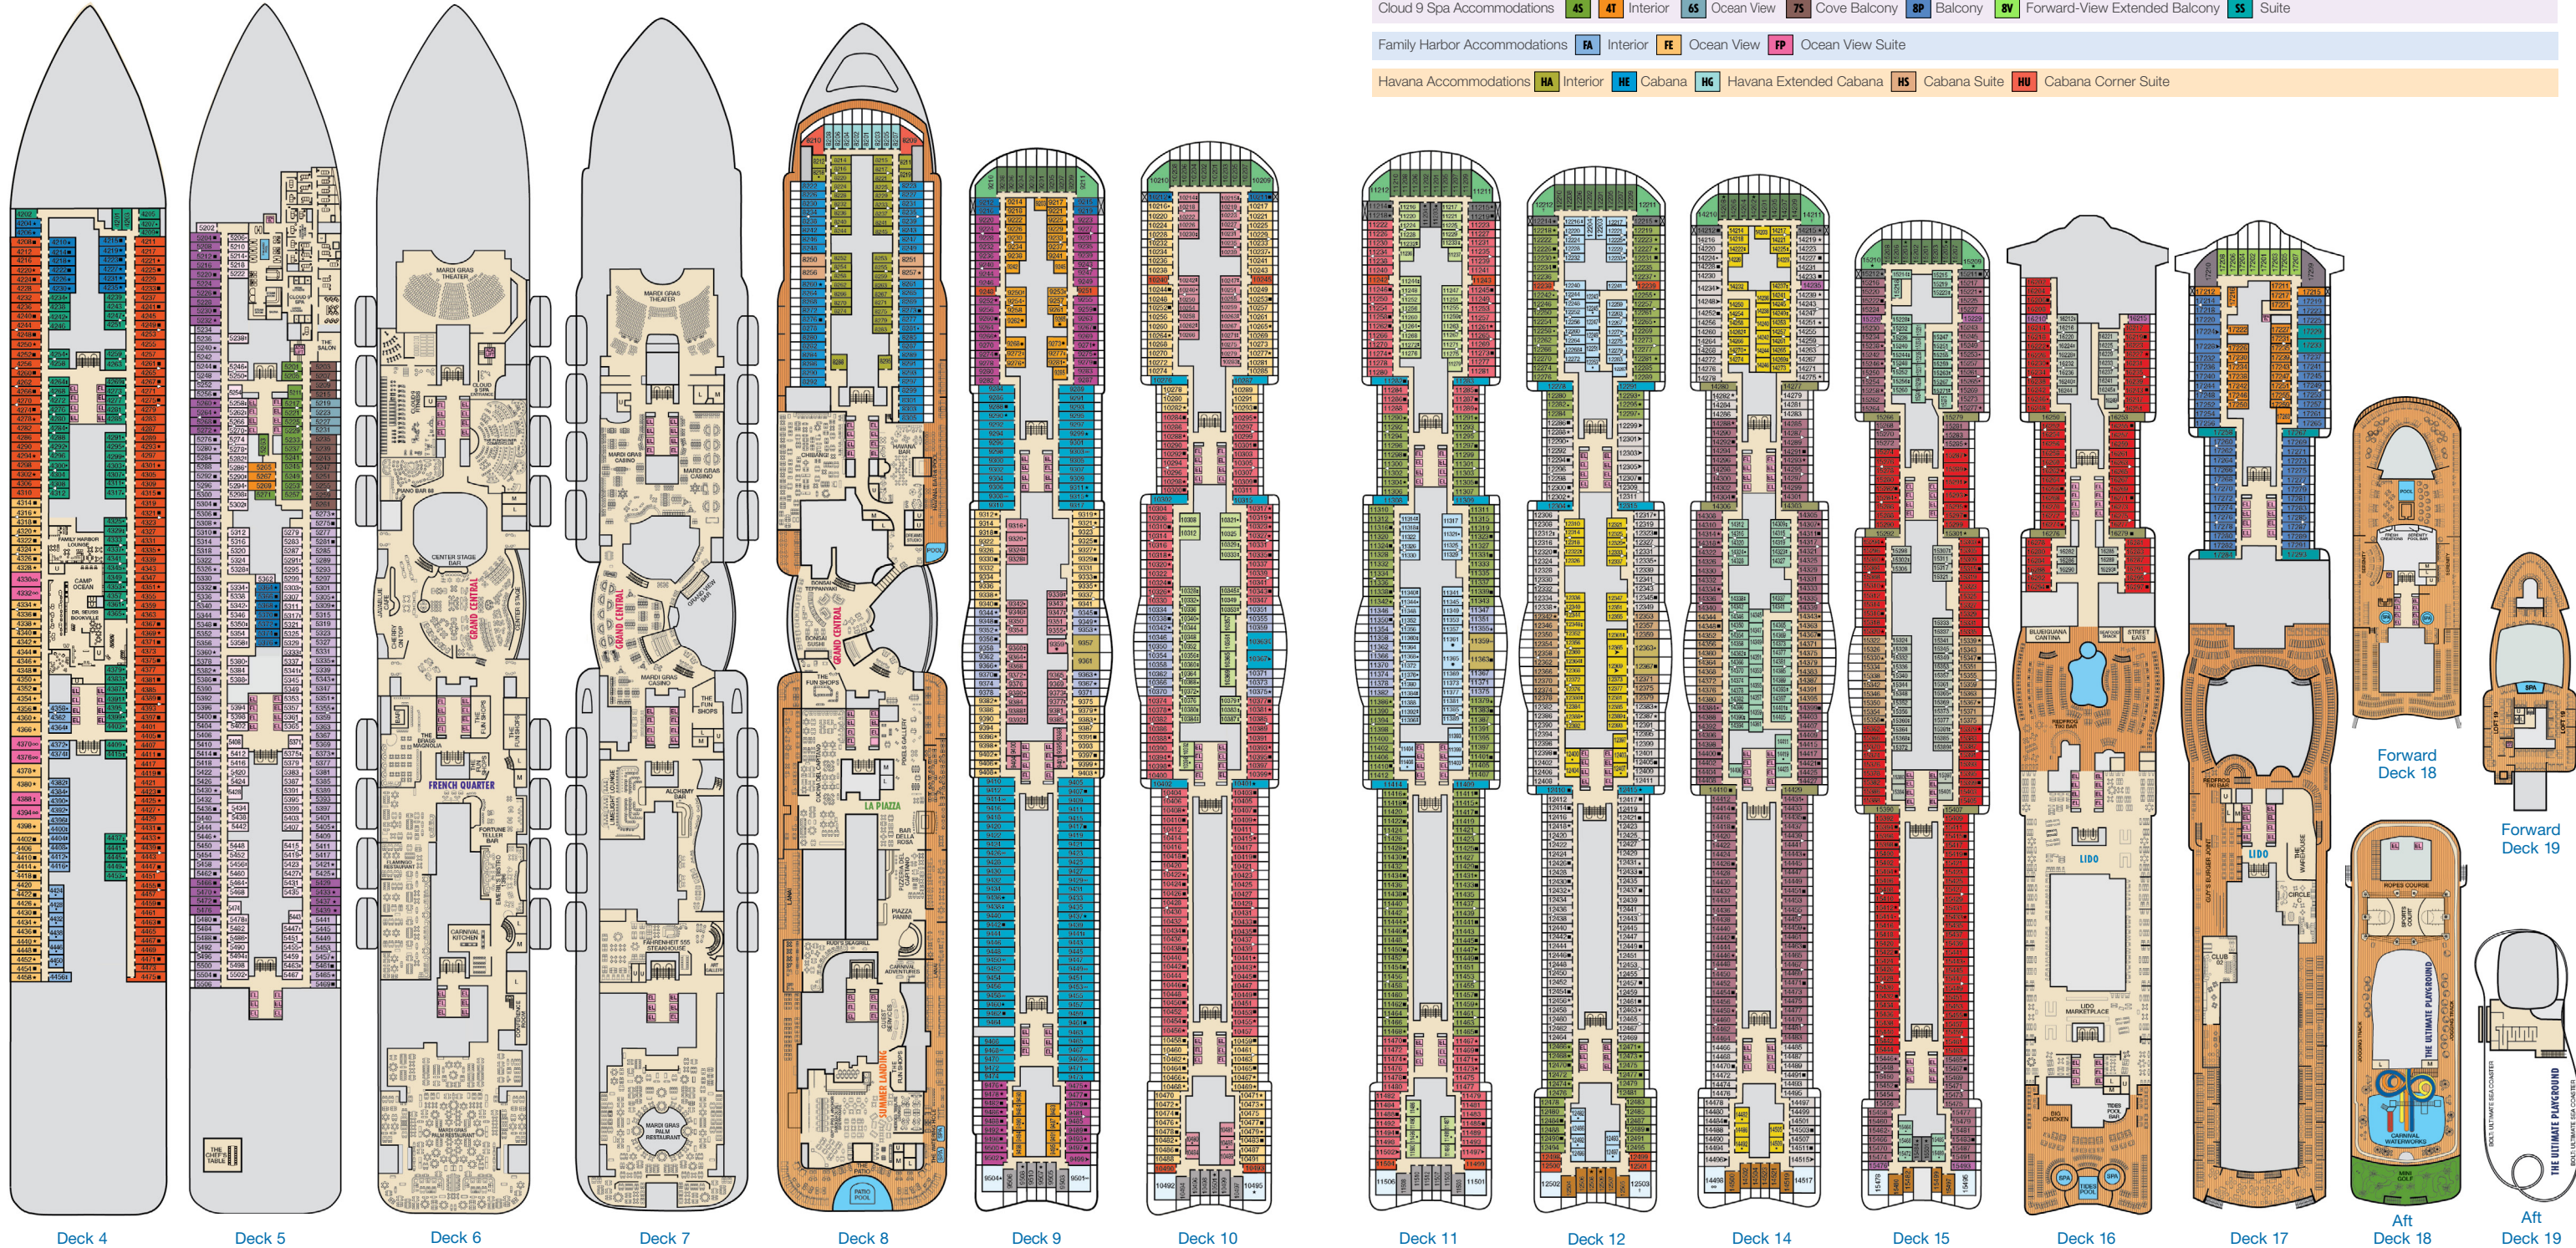

CATEGORIES

- 4A 4B 4C 4D 4E 4F 4G 4H 4I Interior
- 4N 4O Premium Interior
- 6A 6B Ocean View
- 7C Cove Balcony
- 7X 7Y Junior Balcony
- 8A 8B 8C 8D 8E 8F 8G Balcony
- 8J 8K Extended Balcony
- 8L Forward-View Extended Balcony
- 8M 8N Aft-View Extended Balcony
- 0S 0T Ocean Suite
- DS Carnival Excel Suite
- KS Carnival Excel Corner Suite
- LS Carnival Excel Aft Suite
- SV Carnival Excel Presidential Suite

Gross Tonnage: 180,800 Length: 1130 feet Beam: 137 feet
 Cruising Speed: 17 Knots Guest Capacity: 5,282 (Double Occupancy)
 Total Staff: 1,735 Registry: The Bahamas

Cloud 9 Spa Accommodations 4S 4T Interior 6S Ocean View 7S Cove Balcony 8P Balcony 8V Forward-View Extended Balcony SS Suite

Family Harbor Accommodations FA Interior FE Ocean View FP Ocean View Suite

Havana Accommodations HA Interior HE Cabana HG Havana Extended Cabana HS Cabana Suite HU Cabana Corner Suite

ACCOMMODATIONS SYMBOL LEGEND

Spa accommodations include private access, special amenities and priority reservations at the Cloud 9 Spa.

Gross Tonnage: 180,800 Length: 1130 feet Beam: 137 feet
Cruising Speed: 17 Knots Guest Capacity: 5,282 (Double Occupancy)
Total Staff: 1,735 Registry: The Bahamas