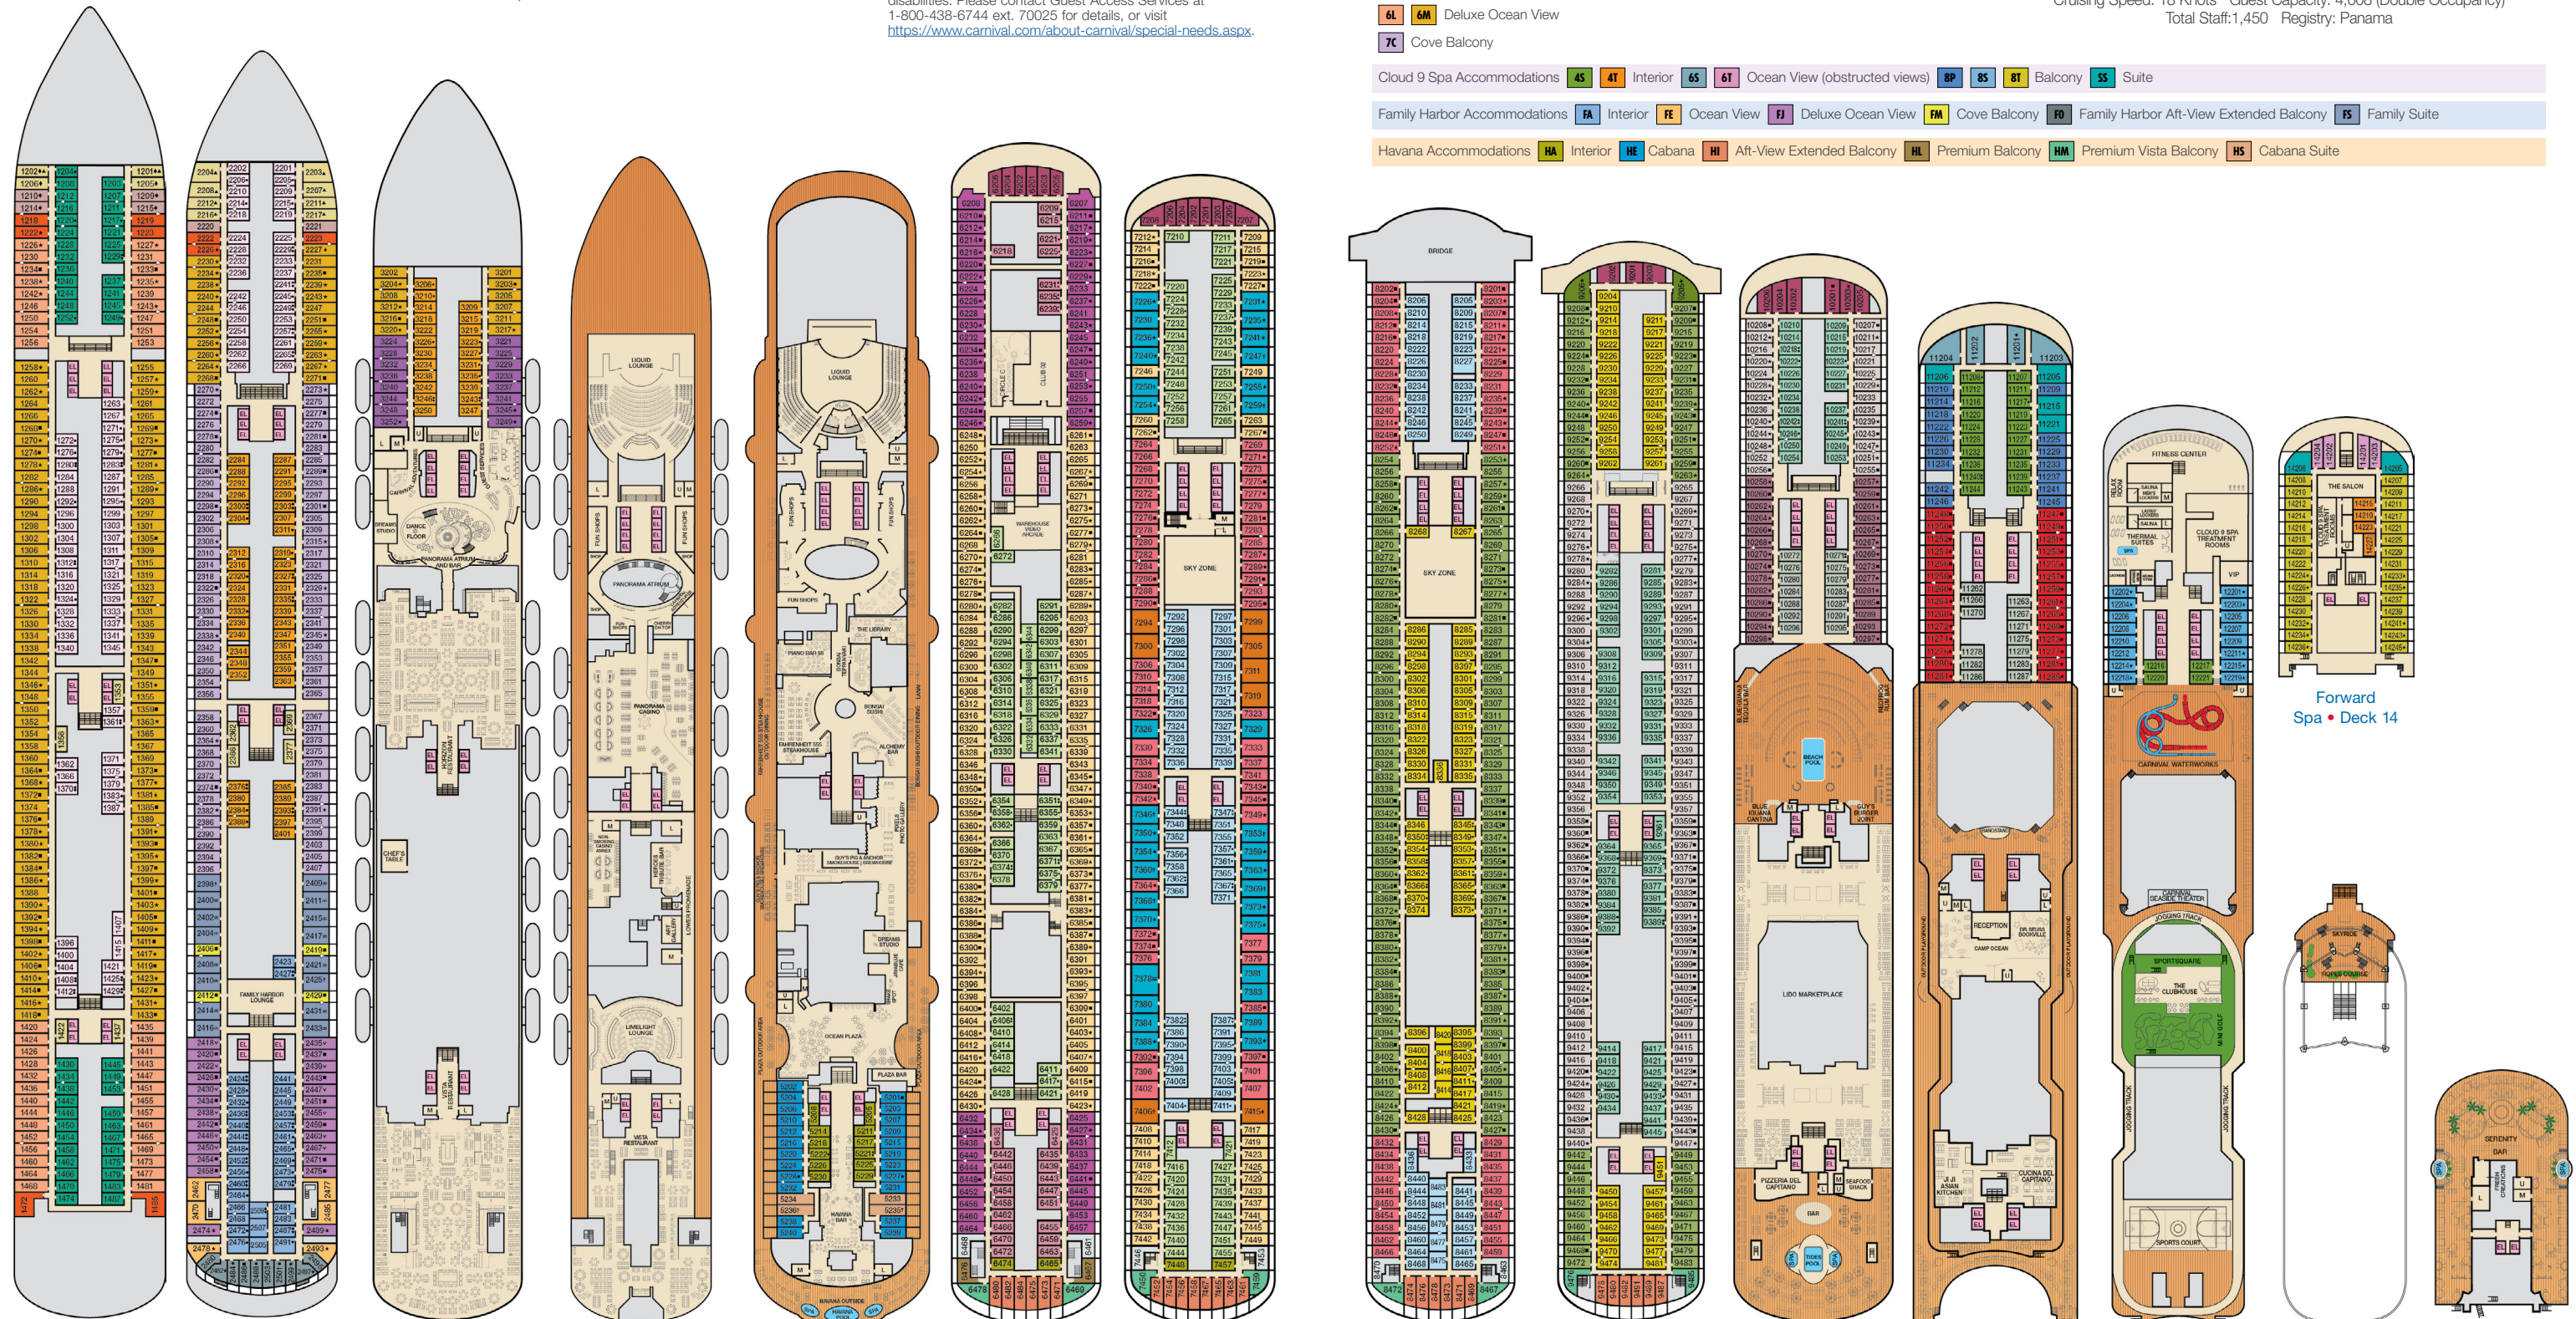

CATEGORIES

1A Interior Upper/Lower	8A Balcony
P1 Porthole	8B Premium Balcony
4A Interior	8C Junior Suite
4B Interior with Picture Window (obstructed views)	8D Ocean Suite
6A Ocean View	8E Grand Suite
6B Deluxe Ocean View	8F Balcony
7C Cove Balcony	8G Balcony

Cloud 9 Spa Accommodations	4S Interior	6S Ocean View (obstructed views)	8P Balcony	SS Suite
Family Harbor Accommodations	FA Interior	FE Ocean View	FJ Deluxe Ocean View	FM Cove Balcony
			FO Family Harbor Aft-View Extended Balcony	FS Family Suite
Havana Accommodations	HA Interior	HE Cabana	HI Aft-View Extended Balcony	HL Premium Balcony
			HM Premium Vista Balcony	HS Cabana Suite

Gross Tonnage: 133,500 Length: 1,055 feet Beam: 122 feet  
 Cruising Speed: 18 Knots Guest Capacity: 4,008 (Double Occupancy)  
 Total Staff: 1,450 Registry: Panama

Deck 1 Deck 2 Lobby • Deck 3 Mezzanine • Deck 4 Promenade • Deck 5 Deck 6 Deck 7 Deck 8 Deck 9 Deck 10 Lido • Deck 11 Deck 12 Spa, WaterWorks & Sports • Deck 12 Aft Spa • Deck 14 Serenity • Deck 15

## DECK PLANS

Please contact Guest Access Services for specific ship accessibility features. You may also visit <https://www.carnival.com/about-carnival/special-needs.aspx>

Gross Tonnage: 133,500 Length: 1,055 feet Beam: 122 feet  
Cruising Speed: 18 Knots Guest Capacity: 4,008 (Double Occupancy)  
Total Staff: 1,450 Registry: Panama