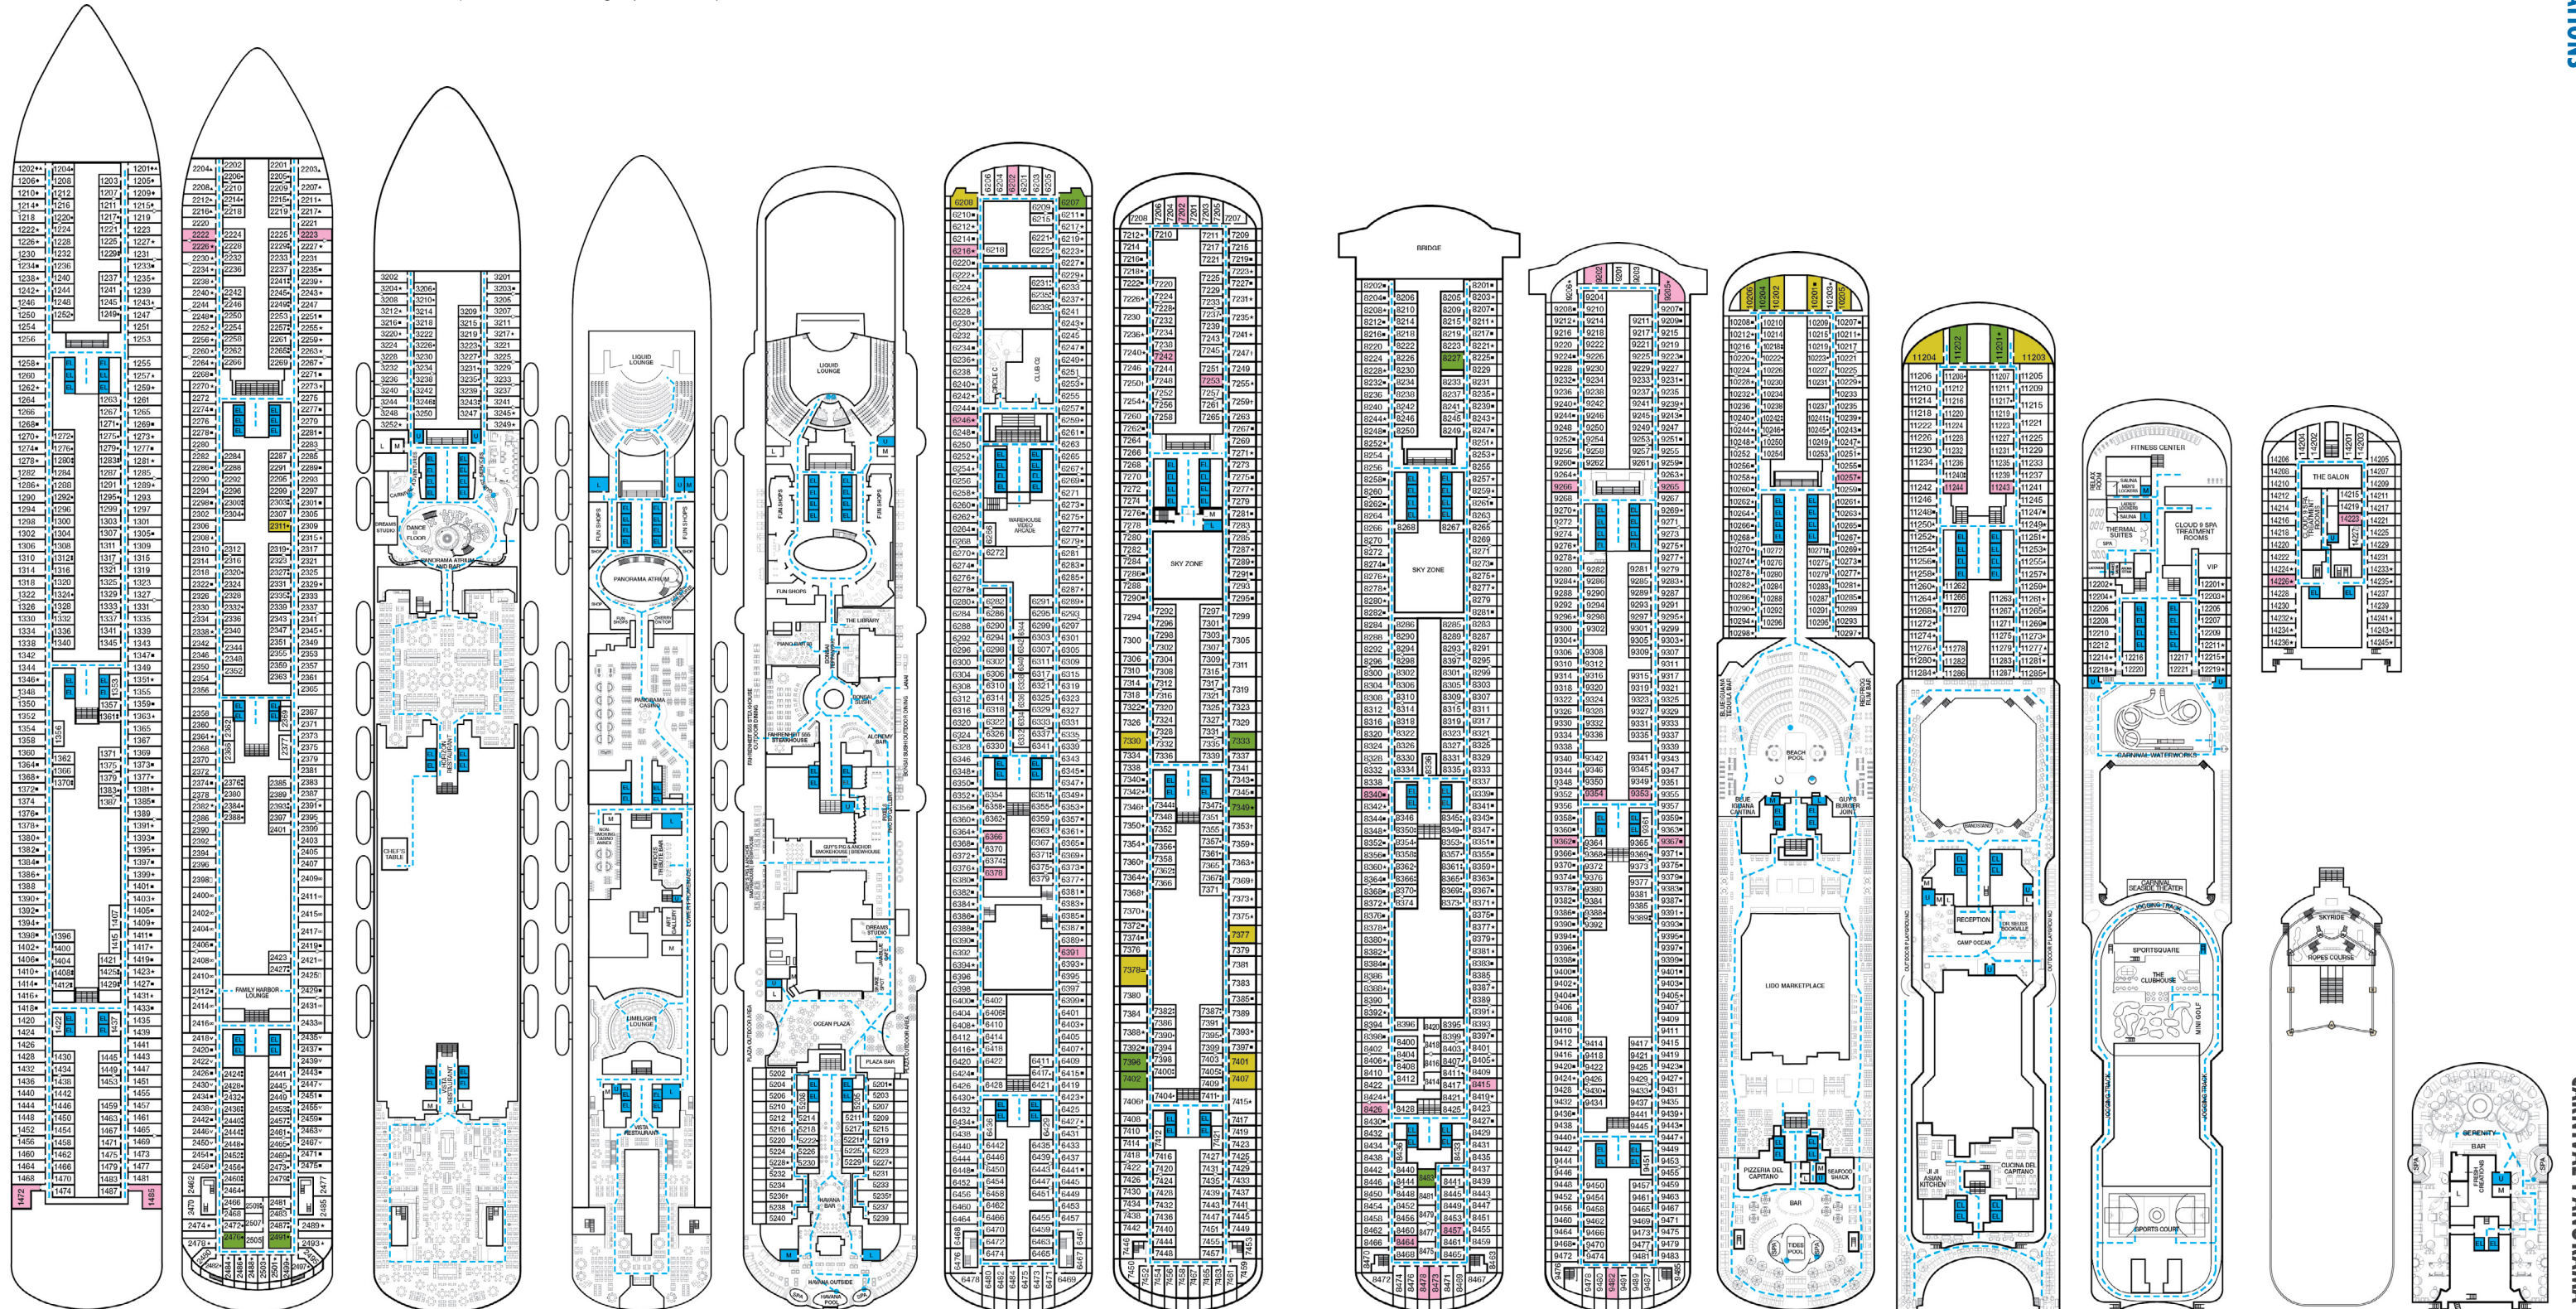

## ACCOMMODATIONS SYMBOL LEGEND

- ▲ Twin Bed and Single Sofa Bed
- ★ 2 Twin Beds (convert to King) and Single Sofa Bed
- 2 Twin Beds (convert to King) and 1 Upper Pullman
- ⋮ 2 Twin Beds (convert to King) and 2 Upper Pullmans
- 2 Twin Beds (convert to King), Single Sofa Bed and 1 Upper Pullman
- † 2 Twin Beds (convert to King) and Double Sofa Bed
- ▼ 2 Twin Beds (convert to King), Single Sofa Bed and 2 Upper Pullmans. Beds do not convert to King when both Upper Pullmans in use.
- ⊗ 2 Twin Beds (convert to King), Double Sofa Bed and 1 Upper Pullman
- ≡ 2 Twin Beds (convert to King), Single Sofa Bed with Convertible Bunk
- ◆ Stateroom with 2 Porthole Windows
- △ Connecting Staterooms (ideal for families and groups of friends)

## DECK PLANS

Please contact Guest Access Services for specific ship accessibility features. You may also visit <https://www.carnival.com/about-carnival/special-needs.aspx>

Gross Tonnage: 133,500 Length: 1,055 feet Beam: 122 feet  
Cruising Speed: 18 Knots Guest Capacity: 4,008 (Double Occupancy)  
Total Staff: 1,450 Registry: Panama