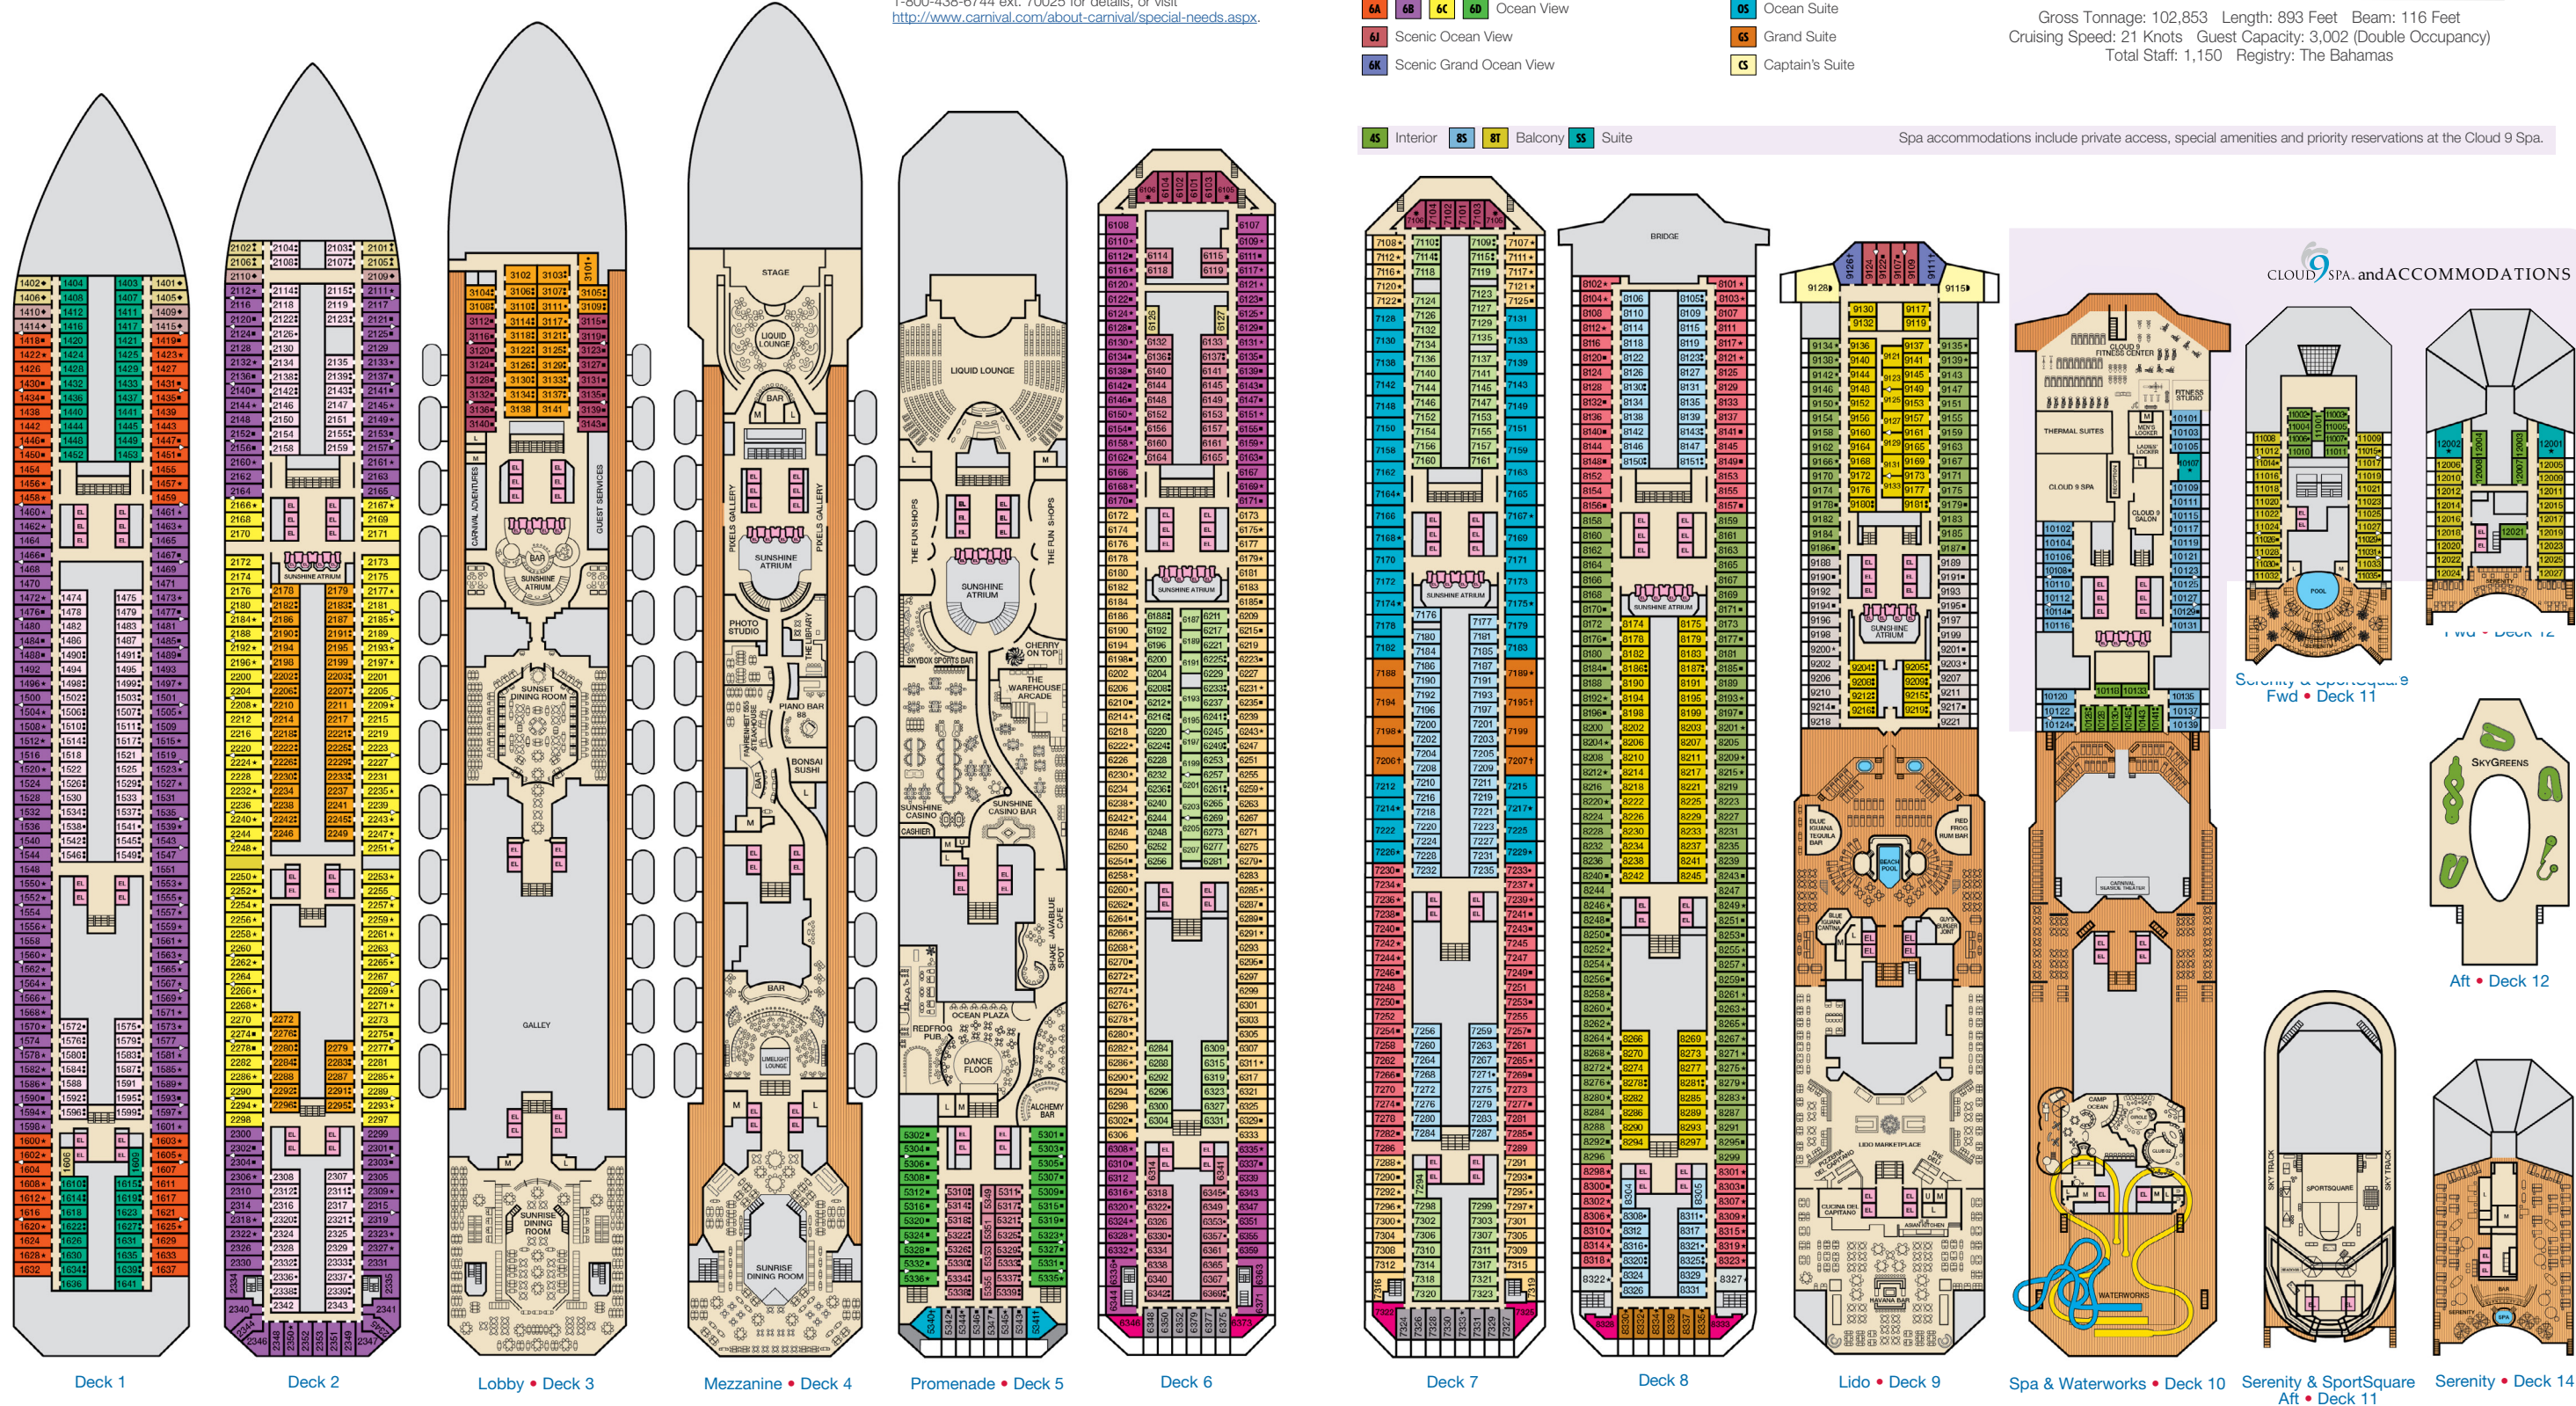

ACCOMMODATIONS SYMBOL LEGEND

- ▲ Twin Bed and Single Sofa Bed
- ★ 2 Twin Beds (convert to King) and Single Sofa Bed
- 2 Twin Beds (convert to King) and 1 Upper Pullman
- ◌ 2 Twin Beds (convert to King) and 2 Upper Pullmans
- 2 Twin Beds (convert to King), Single Sofa Bed and 1 Upper Pullman
- † 2 Twin Beds (convert to King) and Double Sofa Bed
- ▶ 2 Twin Beds (convert to King), Double Sofa Bed and 1 Lower Pullman
- ◆ Stateroom with 2 Porthole Windows
- ◁ Connecting staterooms (ideal for families and groups of friends)
- ✳ Twin Beds do not convert to a King Bed.
- U Unisex Wheelchair Accessible Restroom

CATEGORIES

- 1A Interior Upper/Lower
- P1 Porthole
- 4A 4B 4C 4D 4E 4F 4G Interior
- 4J Interior with Picture Window (obstructed views)
- 6A 6B 6C 6D Ocean View
- 6J Scenic Ocean View
- 6K Scenic Grand Ocean View
- 8A 8B 8C 8D 8E Balcony
- 8H 8H Aft-View Extended Balcony
- 9B Premium Balcony
- 9C Premium Vista Balcony
- 0S Ocean Suite
- 0S Grand Suite
- 0S Captain's Suite

Gross Tonnage: 102,853 Length: 893 Feet Beam: 116 Feet
 Cruising Speed: 21 Knots Guest Capacity: 3,002 (Double Occupancy)
 Total Staff: 1,150 Registry: The Bahamas

4S Interior 8S 8I Balcony 0S Suite Spa accommodations include private access, special amenities and priority reservations at the Cloud 9 Spa.

Gross Tonnage: 102,853 Length: 893 Feet Beam: 116 Feet
 Cruising Speed: 21 Knots Guest Capacity: 3,002 (Double Occupancy)
 Total Staff: 1,150 Registry: The Bahamas