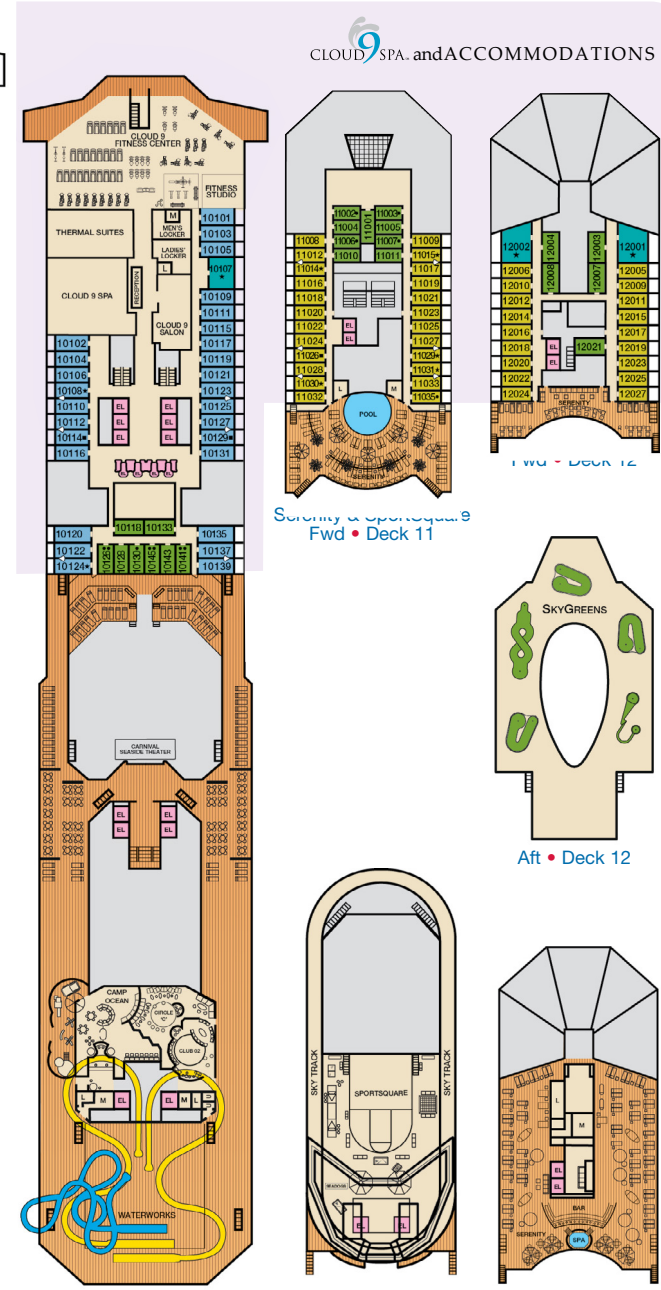

ACCOMMODATIONS SYMBOL LEGEND

- ▲ Twin Bed and Single Sofa Bed
- ★ 2 Twin Beds (convert to King) and Single Sofa Bed
- 2 Twin Beds (convert to King) and 1 Upper Pullman
- ◌ 2 Twin Beds (convert to King) and 2 Upper Pullmans
- 2 Twin Beds (convert to King), Single Sofa Bed and 1 Upper Pullman
- † 2 Twin Beds (convert to King) and Double Sofa Bed
- ▶ 2 Twin Beds (convert to King), Double Sofa Bed and 1 Lower Pullman
- ◆ Stateroom with 2 Porthole Windows
- ◁ Connecting staterooms (ideal for families and groups of friends)
- ✳ Twin Beds do not convert to a King Bed.
- U Unisex Wheelchair Accessible Restroom

CATEGORIES

- 1A Interior Upper/Lower
- P1 Porthole
- 4A 4B 4C 4D 4E 4F 4G Interior
- 4J Interior with Picture Window (obstructed views)
- 6A 6B 6C 6D Ocean View
- 6J Scenic Ocean View
- 6K Scenic Grand Ocean View
- 8A 8B 8C 8D 8E Balcony
- 8H 8H Aft-View Extended Balcony
- 9B Premium Balcony
- 9C Premium Vista Balcony
- 0S Ocean Suite
- 0S Grand Suite
- 0S Captain's Suite

Gross Tonnage: 102,853 Length: 893 Feet Beam: 116 Feet
 Cruising Speed: 21 Knots Guest Capacity: 3,002 (Double Occupancy)
 Total Staff: 1,150 Registry: The Bahamas

4S Interior 8S 8I Balcony 0S Suite Spa accommodations include private access, special amenities and priority reservations at the Cloud 9 Spa.

CLOUD 9 SPA and ACCOMMODATIONS

ACCOMMODATIONS SYMBOL LEGEND

- ▲ Twin Bed and Single Sofa Bed
- ★ 2 Twin Beds (convert to King) and Single Sofa Bed
- 2 Twin Beds (convert to King) and 1 Upper Pullman
- 2 Twin Beds (convert to King) and 2 Upper Pullmans
- 2 Twin Beds (convert to King), Single Sofa Bed and 1 Upper Pullman
- † 2 Twin Beds (convert to King) and Double Sofa Bed
- ◆ Stateroom with 2 Porthole Windows
- ◊ Connecting staterooms (ideal for families and groups of friends)
- Twin beds do not convert to a King Bed.
- U Unisex Wheelchair Accessible Restroom
- Ⓜ All accommodations are non-smoking.