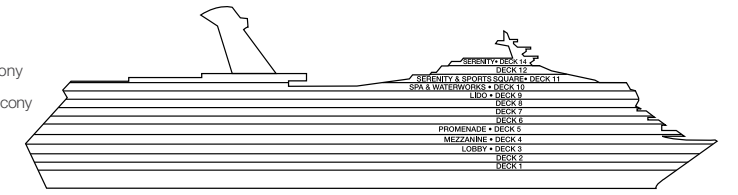

ACCOMMODATIONS SYMBOL LEGEND

- ▲ Twin Bed and Single Sofa Bed
- ★ 2 Twin Beds (convert to King) and Single Sofa Bed
- 2 Twin Beds (convert to King) and 1 Upper Pullman
- ◌ 2 Twin Beds (convert to King) and 2 Upper Pullmans
- 2 Twin Beds (convert to King), Single Sofa Bed and 1 Upper Pullman
- † 2 Twin Beds (convert to King) and Double Sofa Bed
- 2 Twin Beds (convert to King), Double Sofa Bed and 1 Lower Pullman
- Stateroom with 2 Porthole Windows
- ◁ Connecting staterooms (ideal for families and groups of friends)
- ✳ Twin Beds do not convert to a King Bed.
- U Unisex Wheelchair Accessible Restroom

- 4A 4B 4C 4D 4E 4F 4G 4S Interior Staterooms: Beds do not convert to King when both Upper Pullmans in use.
- Ⓢ All accommodations are non-smoking.

Accessible staterooms are available for guests with disabilities. Please contact Guest Access Services at 1-800-438-6744 ext. 70025 for details, or visit <http://www.carnival.com/about-carnival/special-needs.aspx>.

CATEGORIES

- 1A Interior Upper/Lower
- P1 Porthole
- 4A 4B 4C 4D 4E 4F 4G Interior
- 4J Interior with Picture Window (obstructed views)
- 6A 6B 6C 6D Ocean View
- 6J Scenic Ocean View
- 6K Scenic Grand Ocean View
- 8A 8B 8C 8D 8E Balcony
- 8H 8H Aft-View Extended Balcony
- 9B Premium Balcony
- 9C Premium Vista Balcony
- 0S Ocean Suite
- 0S Grand Suite
- 0S Captain's Suite