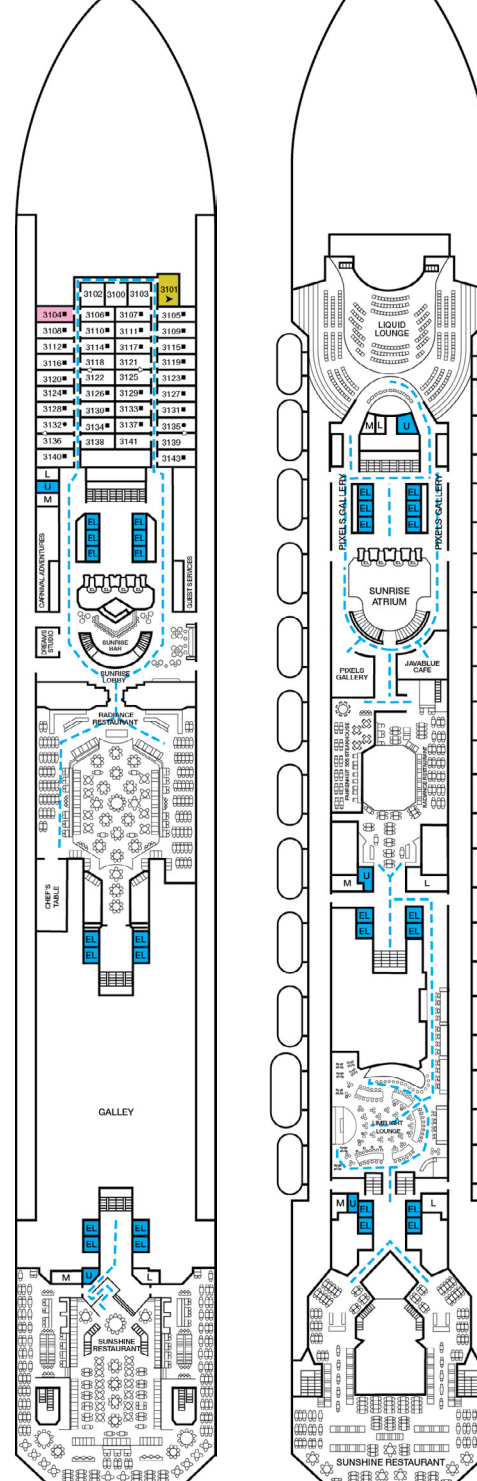

Gross Tonnage: 101,509 Length: 893 Feet Beam: 116 Feet  
Cruising Speed: 21 Knots Guest Capacity: 2,984 (Double Occupancy)  
Total Staff: 1,108 Registry: The Bahamas

Riviera • Deck 1

Main • Deck 2

Lobby • Deck 3