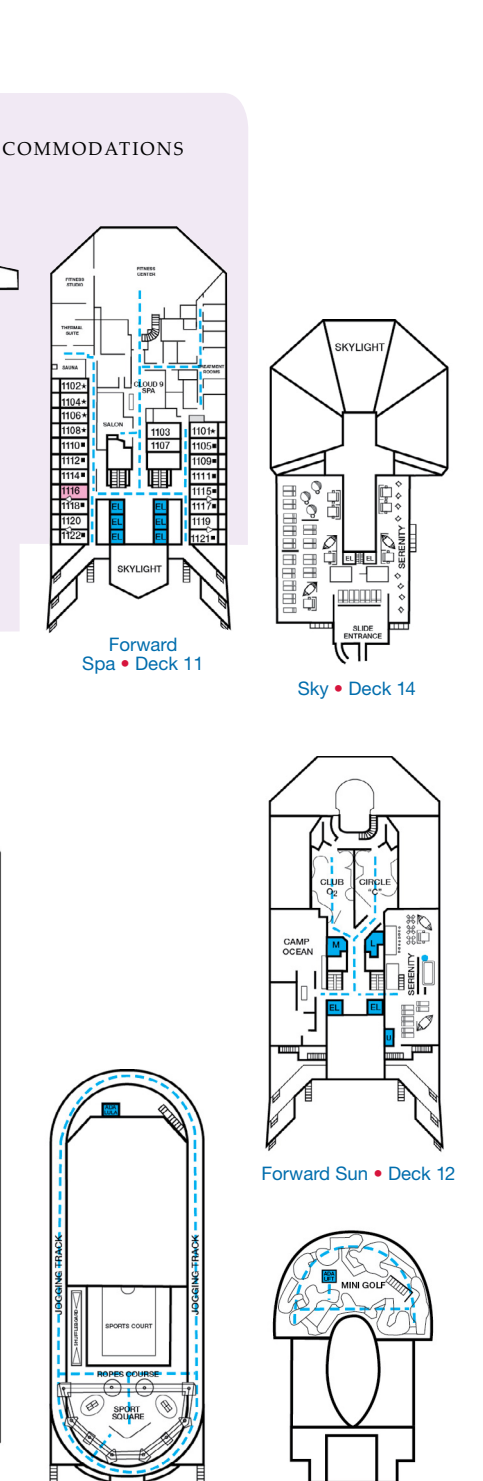

- = 2 Twin Beds (convert to King), Single Sofa Bed with Convertible Bunk
- ◆ Stateroom with 2 Porthole Windows
- △ Connecting staterooms (ideal for families and groups of friends)
- \* Twin beds do not convert to a King Bed.
- U Unisex Wheelchair Accessible Restroom

- Accessible Routes including Ramps
- Restrooms, Elevators, Lifts and other Accessible Areas
- Fully Accessible Staterooms (FAC)
- Fully Accessible Staterooms - Single Side Approach (FAC-SSA)
- Ambulatory Accessible Staterooms (AAC)

Gross Tonnage: 101,509 Length: 893 Feet Beam: 116 Feet  
Cruising Speed: 21 Knots Guest Capacity: 2,984 (Double Occupancy)  
Total Staff: 1,108 Registry: The Bahamas

Riviera • Deck 1

Main • Deck 2

Lobby • Deck 3

Atlantic • Deck 4

Promenade • Deck 5

Upper • Deck 6

Empress • Deck 7

Verandah • Deck 8

Lido • Deck 9

Panorama • Deck 10

Aft Spa • Deck 11