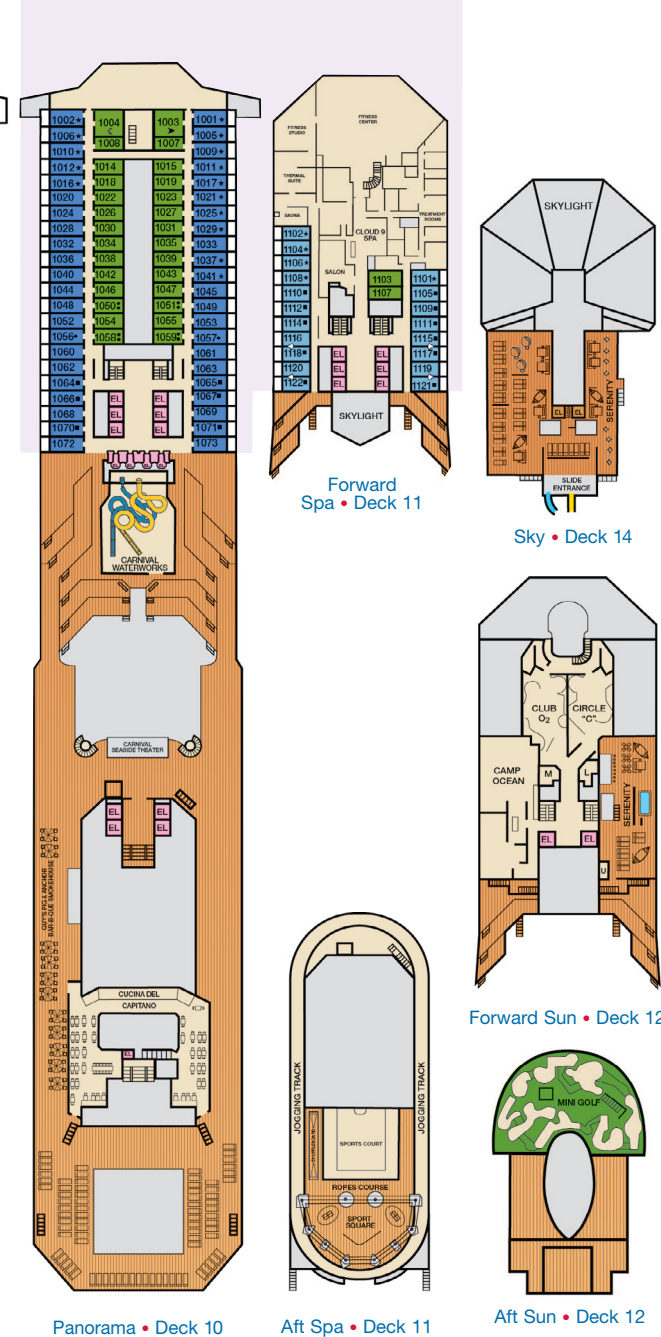

- = 2 Twin Beds (convert to King), Single Sofa Bed with Convertible Bunk
- ◆ Stateroom with 2 Porthole Windows
- △ Connecting staterooms (ideal for families and groups of friends)
- \* Twin beds do not convert to a King Bed.
- U Unisex Wheelchair Accessible Restroom

CATEGORIES

- 1A Interior Upper/Lower
- P1 Porthole
- 4A 4B 4C 4D 4E 4F 4G 4H Interior
- 4J Interior with Picture Window (walkway view)
- 6A 6B 6C 6D Ocean View
- 6J Scenic Ocean View
- 6K Scenic Grand Ocean View
- 8A 8B 8C 8D 8E Balcony
- 8M 8N Aft-View Extended Balcony
- 9B Premium Balcony
- 9C Premium Vista Balcony
- 0S Ocean Suite
- 0G Grand Suite
- 0E Extended Balcony Grand Suite
- 0C Captain's Suite

Gross Tonnage: 101,509 Length: 893 Feet Beam: 116 Feet  
 Cruising Speed: 21 Knots Guest Capacity: 2,984 (Double Occupancy)  
 Total Staff: 1,108 Registry: The Bahamas

Cloud 9 Spa Accommodations 4S Interior 8P 8S Balcony

Cloud 9 and ACCOMMODATIONS

Riviera • Deck 1 Main • Deck 2 Lobby • Deck 3 Atlantic • Deck 4 Promenade • Deck 5 Upper • Deck 6 Empress • Deck 7 Verandah • Deck 8 Lido • Deck 9 Panorama • Deck 10 Aft Spa • Deck 11 Sky • Deck 14 Forward Sun • Deck 12 Aft Sun • Deck 12