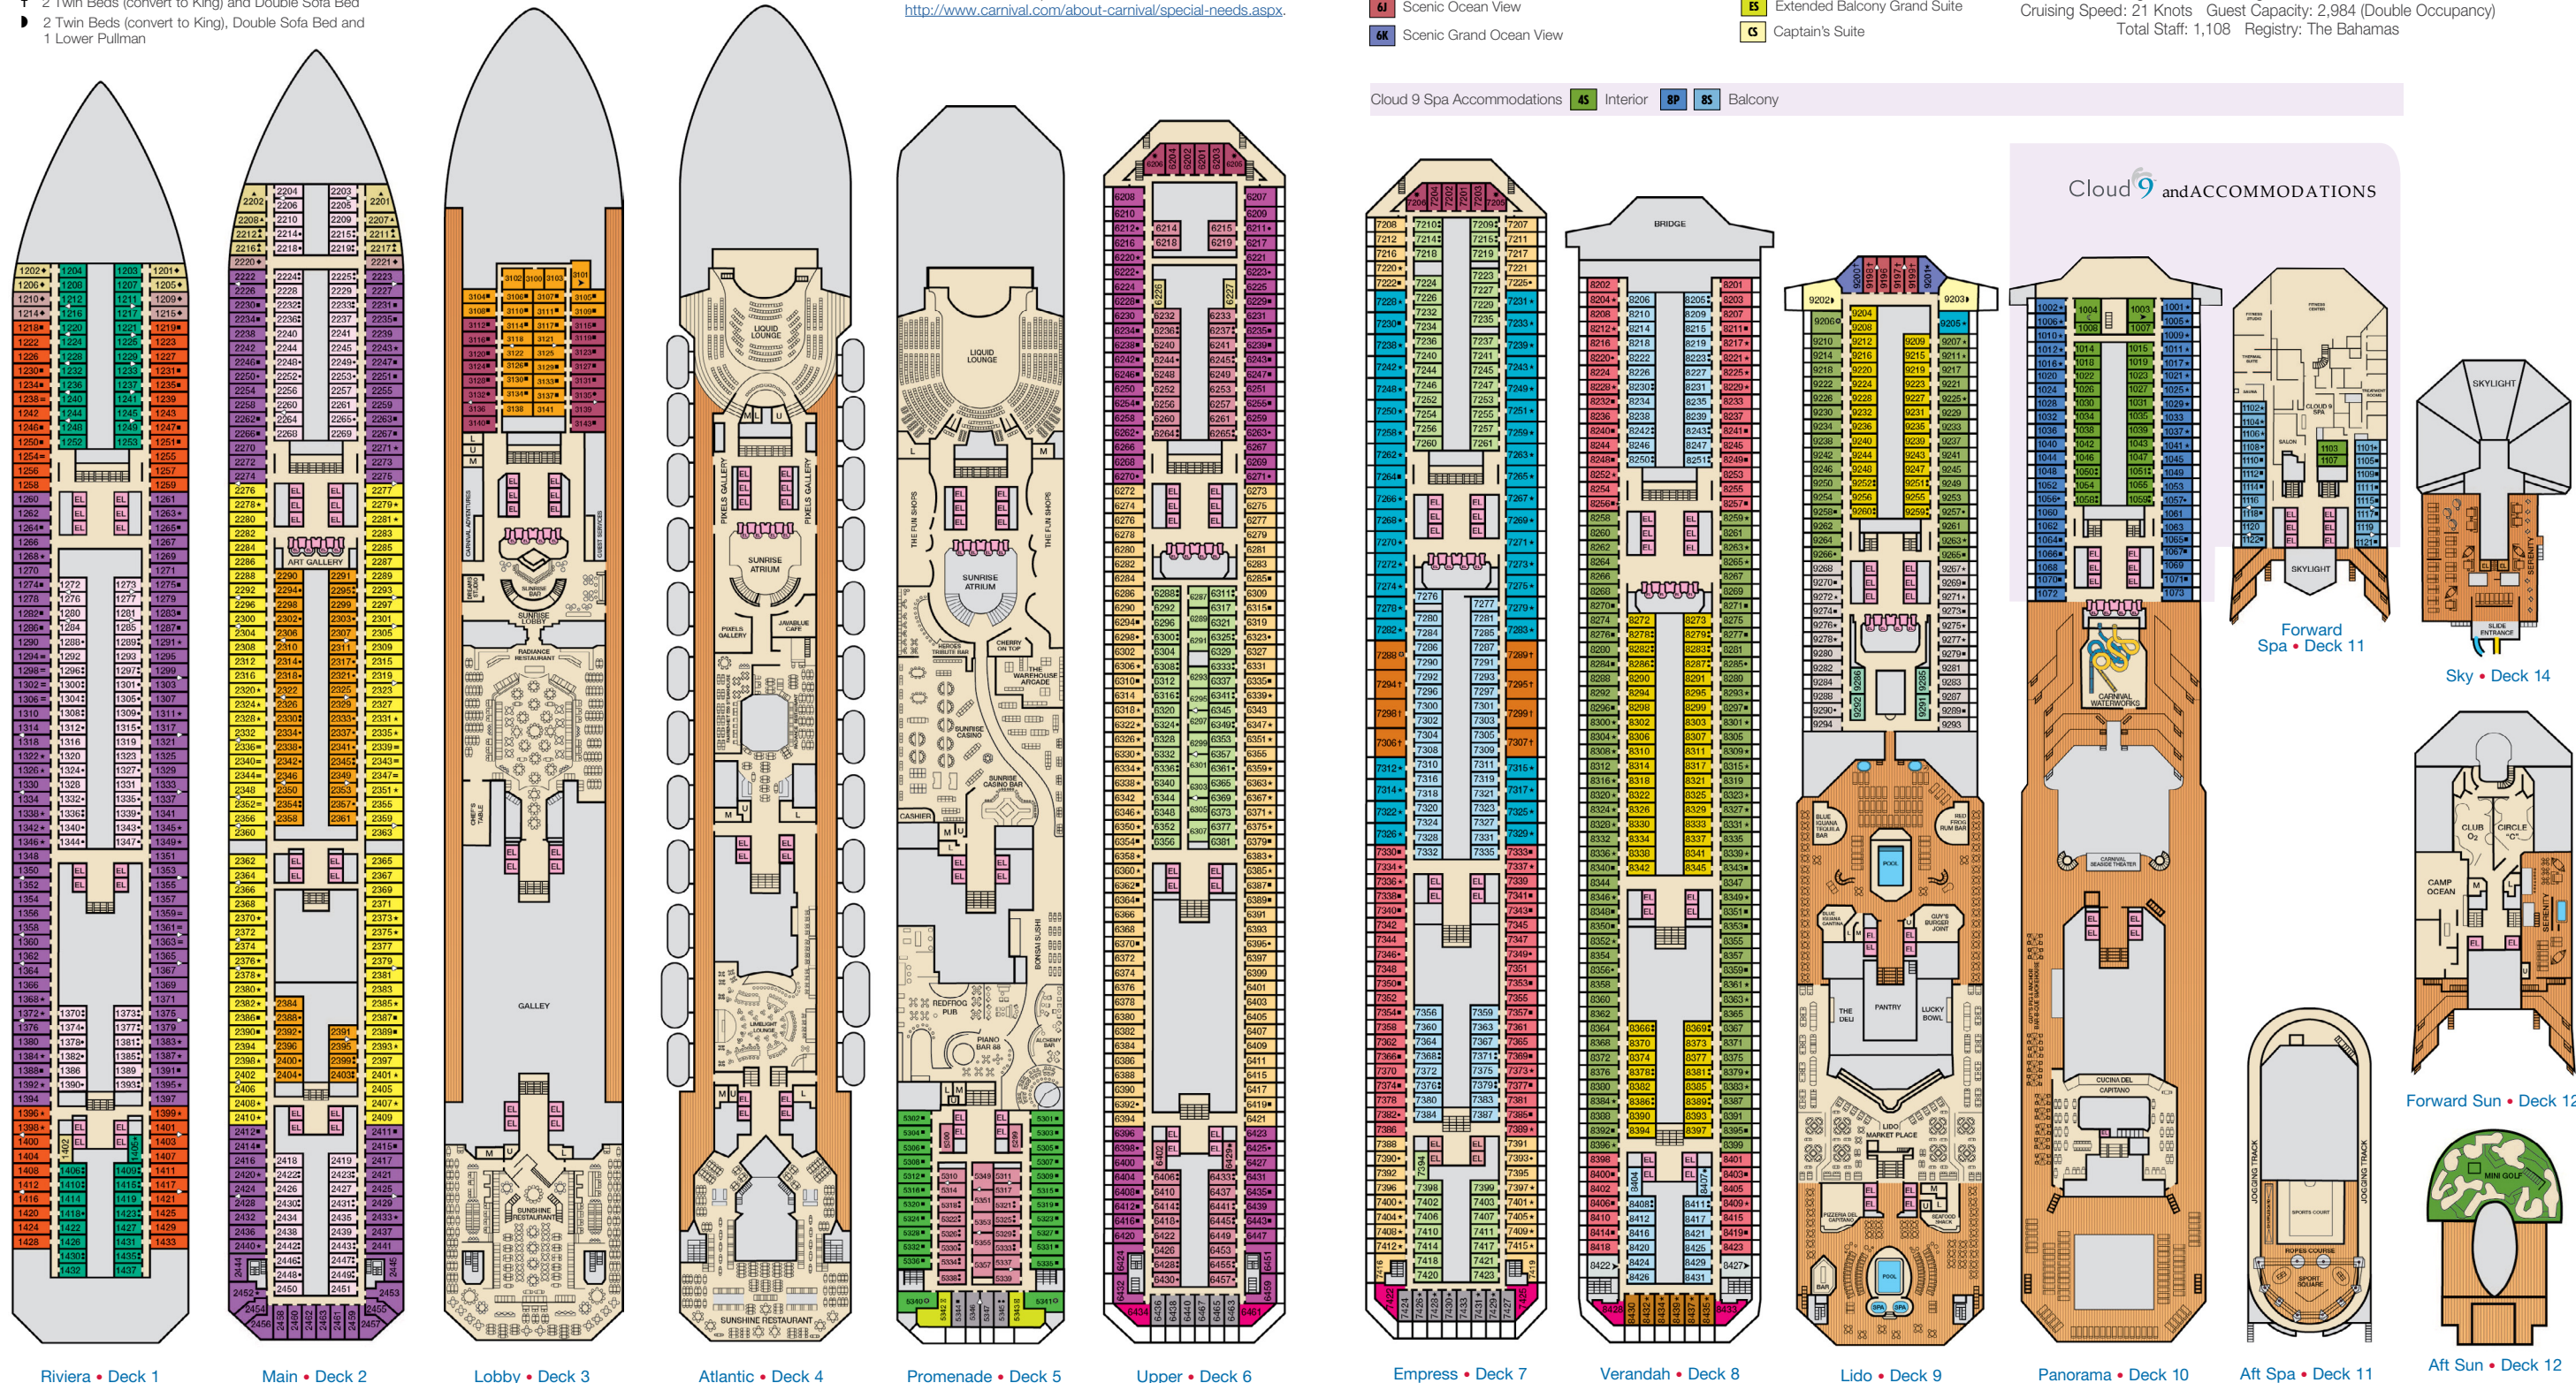

- = 2 Twin Beds (convert to King), Single Sofa Bed with Convertible Bunk
- ◆ Stateroom with 2 Porthole Windows
- △ Connecting staterooms (ideal for families and groups of friends)
- \* Twin beds do not convert to a King Bed.
- U Unisex Wheelchair Accessible Restroom

- 4A 4B 4C 4D 4E 4F 4G 4S Interior staterooms:  
Beds do not convert to King when both Upper Pullmans in use.
- 8P Cloud 9 Spa Balconies with obstructed views: 1001, 1002.
- 6B Staterooms with obstructed views: 2428, 2429.

CATEGORIES

- 1A Interior Upper/Lower
- P1 Porthole
- 4A 4B 4C 4D 4E 4F 4G 4H Interior
- 4J Interior with Picture Window (walkway view)
- 6A 6B 6C 6D Ocean View
- 6J Scenic Ocean View
- 6K Scenic Grand Ocean View
- 8A 8B 8C 8D 8E Balcony
- 8M 8N Aft-View Extended Balcony
- 9B Premium Balcony
- 9C Premium Vista Balcony
- 0S Ocean Suite
- 0G Grand Suite
- 0E Extended Balcony Grand Suite
- 0C Captain's Suite

Gross Tonnage: 101,509 Length: 893 Feet Beam: 116 Feet  
 Cruising Speed: 21 Knots Guest Capacity: 2,984 (Double Occupancy)  
 Total Staff: 1,108 Registry: The Bahamas

Cloud 9 Spa Accommodations 4S Interior 8P 8S Balcony