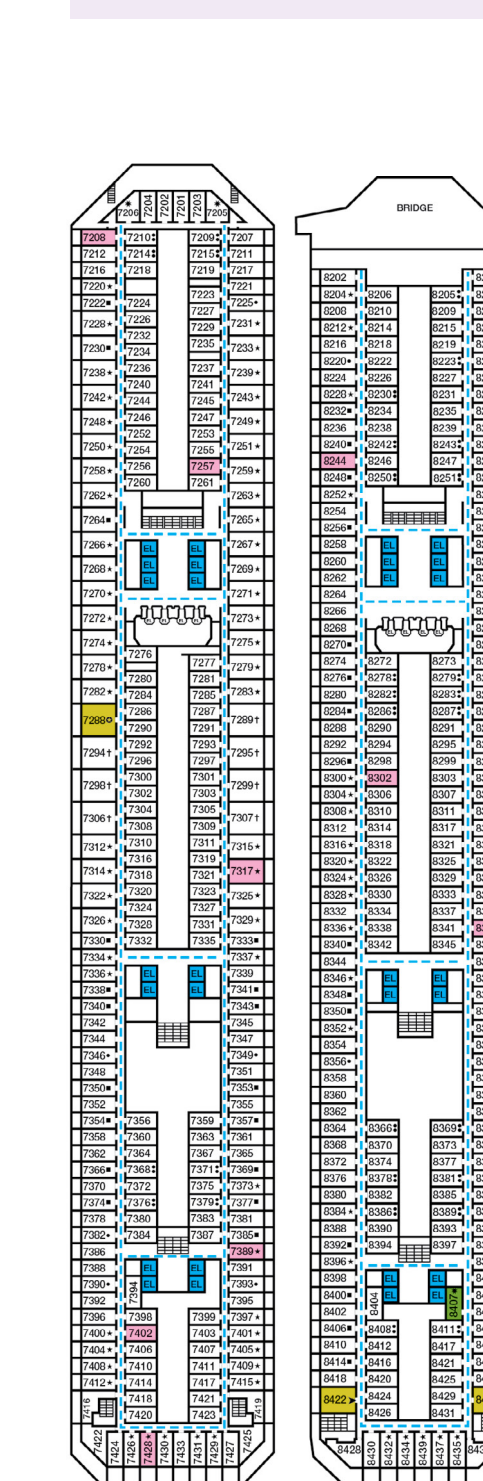

Gross Tonnage: 101,509 Length: 893 Feet Beam: 116 Feet  
Cruising Speed: 21 Knots Guest Capacity: 2,984 (Double Occupancy)  
Total Staff: 1,108 Registry: The Bahamas

Riviera • Deck 1

Main • Deck 2

Lobby • Deck 3

Atlantic • Deck 4

Promenade • Deck 5

Upper • Deck 6

Empress • Deck 7

Verandah • Deck 8

Lido • Deck 9

Panorama • Deck 10

Aft Spa • Deck 11