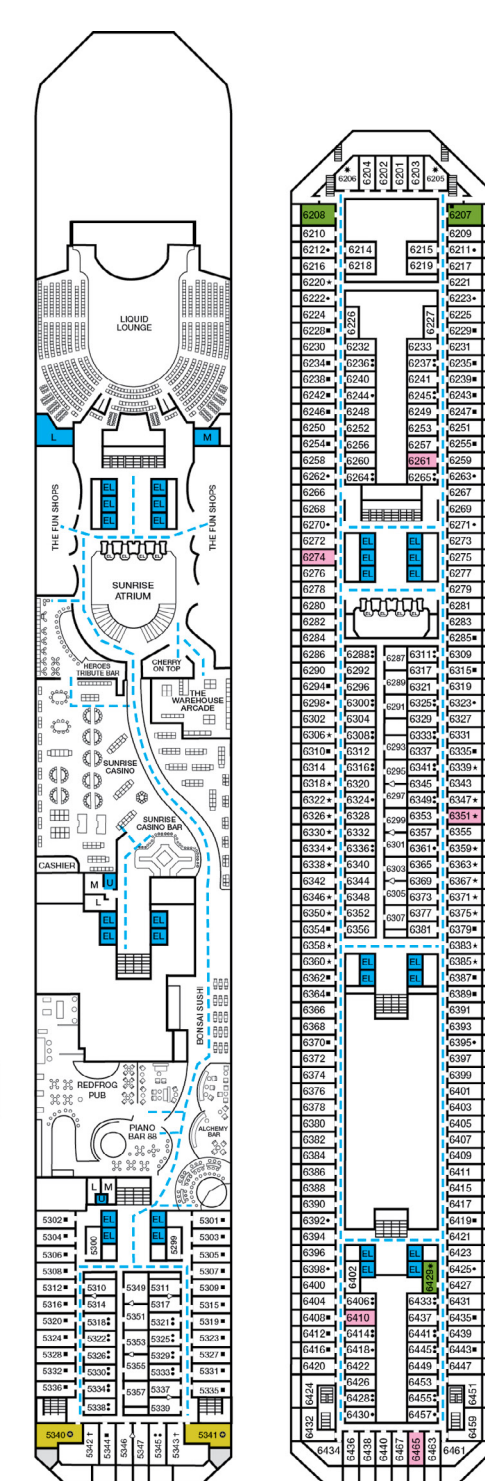

Gross Tonnage: 101,509 Length: 893 Feet Beam: 116 Feet  
Cruising Speed: 21 Knots Guest Capacity: 2,984 (Double Occupancy)  
Total Staff: 1,108 Registry: The Bahamas

Riviera • Deck 1

Main • Deck 2

Lobby • Deck 3