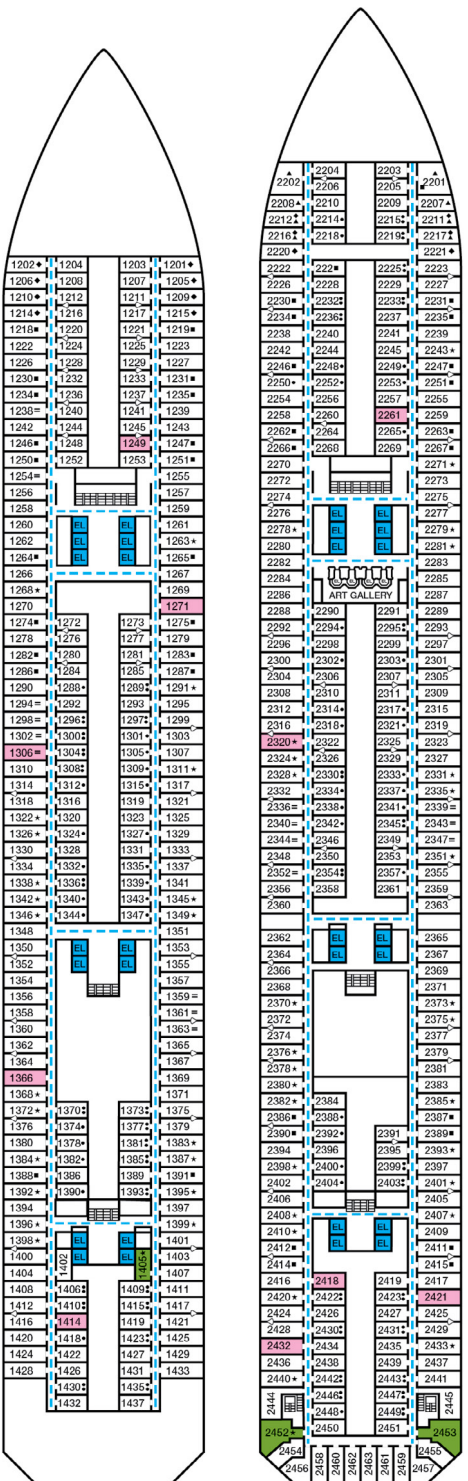

ACCOMMODATIONS SYMBOL LEGEND

- ▲ Twin Bed and Single Sofa Bed
- ▶ King Bed does not convert to Twin Beds
- ★ 2 Twin Beds (convert to King) and Single Sofa Bed
- 2 Twin Beds (convert to King) and 1 Upper Pullman
- ⊕ King Bed (does not convert to Twin Beds) and Single Sofa Bed
- ⊖ King Bed (does not convert to Twin Beds) and 1 Upper Pullman
- ⋮ 2 Twin Beds (convert to King) and 2 Upper Pullmans
- 2 Twin Beds (convert to King), Single Sofa Bed and 1 Upper Pullman
- ▣ 2 Twin Beds (convert to King) and Double Sofa Bed
- ▤ 2 Twin Beds (convert to King), Double Sofa Bed and 1 Lower Pullman

Gross Tonnage: 101,509 Length: 893 Feet Beam: 116 Feet  
Cruising Speed: 21 Knots Guest Capacity: 2,984 (Double Occupancy)  
Total Staff: 1,108 Registry: The Bahamas

Riviera • Deck 1

Main • Deck 2

Lobby • Deck 3