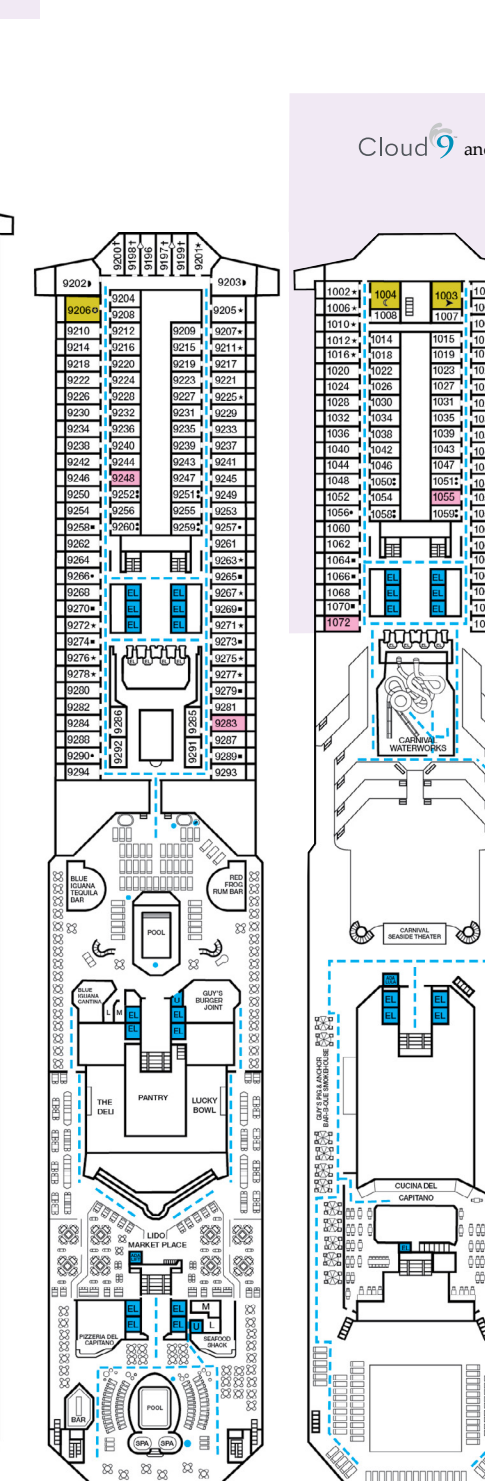

Gross Tonnage: 101,509 Length: 893 Feet Beam: 116 Feet  
 Cruising Speed: 21 Knots Guest Capacity: 2,984 (Double Occupancy)  
 Total Staff: 1,108 Registry: The Bahamas

Cloud 9 Spa Accommodations 4S Interior 8P 8S Balcony

- Accessible Routes including Ramps
- Restrooms, Elevators, Lifts and other Accessible Areas
- Fully Accessible Staterooms (FAC)
- Fully Accessible Staterooms - Single Side Approach (FAC-SSA)
- Ambulatory Accessible Staterooms (AAC)

Gross Tonnage: 101,509 Length: 893 Feet Beam: 116 Feet  
Cruising Speed: 21 Knots Guest Capacity: 2,984 (Double Occupancy)  
Total Staff: 1,108 Registry: The Bahamas

Riviera • Deck 1

Main • Deck 2

Lobby • Deck 3

Atlantic • Deck 4

Promenade • Deck 5

Upper • Deck 6

Empress • Deck 7

Verandah • Deck 8

Lido • Deck 9

Panorama • Deck 10

Aft Spa • Deck 11